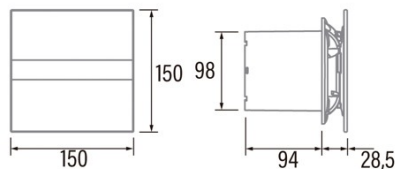

INFORMACIÓN GENERAL

EAN/UPC	8422248071871
Subfamily	Axial

General features

Motor type	AC/SHADED POLE LOW CONSUMPTION
Motor Model	SP5812
Motor power (W)	8
Lightning Technology	N/A
Light Quantity	N/A
Filter Type	N/A
Number of layers	N/A
Control description	N/A
Power levels	N/A
Timer	-
Timer Hygro	-
Electronic filter saturation indicator	-
Dimmable lighting	-

Installation

Width (mm)	150
Height (mm)	150
Depth (mm)	94
Total minimum height (mm)	2300
Outlet diameter (mm)	98
Maximum pressure (Pa)	20
Anti-return flap included	-
Easy installation system	No

Power connection

Rated voltage (V)	220-240
Rated frequency (Hz)	50/60
Rated power input (W)	8
Protection against electric shock	Class II
Plug type	No plug

Power and water connection

Rated voltage (V)	220-240
Rated frequency (Hz)	50/60
Rated power input (W)	8
Protection against electric shock	Class II
Plug type	No plug