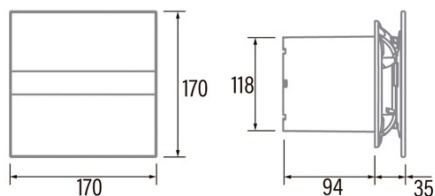

E-120 GT TIMER

Cod. 00901100

EAN 8422248056816

INFORMACIÓN GENERAL

EAN/UPC	8422248056816
Subfamily	Axial

General features

Motor type	AC/SHADED POLE LOW CONSUMPTION
Motor Model	SP5820
Motor power (W)	11
Lightning Technology	N/A
Light Quantity	N/A
Filter Type	N/A
Number of layers	N/A
Control description	Potentiometer
Power levels	N/A
Timer	√
Timer Hygro	-
Electronic filter saturation indicator	-
Dimmable lighting	-

Installation

Width (mm)	170
Height (mm)	170
Depth (mm)	94
Total minimum height (mm)	2300
Outlet diameter (mm)	118
Maximum pressure (Pa)	30
Anti-return flap included	-
Easy installation system	No

Power connection