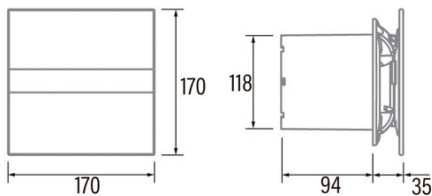

E-120 GT TIMER

Cod. 00901100

EAN 8422248056816

INFORMACIÓN GENERAL

EAN/UPC	8422248056816
Subfamily	Axial

General features

Motor type	AC/SHADED POLE LOW CONSUMPTION
Motor Model	SP5820
Motor power (W)	11
Lightning Technology	N/A
Light Quantity	N/A
Filter Type	N/A
Number of layers	N/A
Control description	Potentiometer
Power levels	N/A
Timer	√
Timer Hygro	-
Electronic filter saturation indicator	-
Dimmable lighting	-

Installation

Width (mm)	170
Height (mm)	170
Depth (mm)	94
Total minimum height (mm)	2300
Outlet diameter (mm)	118
Maximum pressure (Pa)	30
Anti-return flap included	-
Easy installation system	No

Power connection