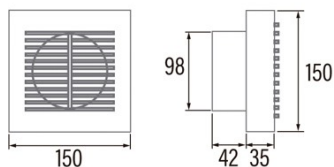

B-10

Cod. 00910000

EAN 8422248110006

INFORMACIÓN GENERAL

EAN/UPC	8422248110006
Subfamily	Axial

General features

Motor type	AC/SHADED POLE
Motor Model	SP5812
Motor power (W)	15
Lightning Technology	N/A
Light Quantity	N/A
Filter Type	N/A
Number of layers	N/A
Control description	N/A
Power levels	N/A
Timer	-
Timer Hygro	-
Electronic filter saturation indicator	-
Dimmable lighting	-

Installation

Width (mm)	150
Height (mm)	150
Depth (mm)	42
Total minimum height (mm)	2300
Outlet diameter (mm)	98
Maximum pressure (Pa)	25
Anti-return flap included	-
Easy installation system	No

Power connection