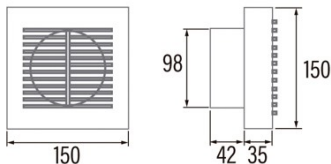

B-10 TIMER

Cod. 00911000

EAN 8422248110105

INFORMACIÓN GENERAL

| | |
|-----------|---------------|
| EAN/UPC | 8422248110105 |
| Subfamily | Axial |

General features

| | |
|--|----------------|
| Motor type | AC/SHADED POLE |
| Motor Model | SP5812 |
| Motor power (W) | 15 |
| Lightning Technology | N/A |
| Light Quantity | N/A |
| Filter Type | N/A |
| Number of layers | N/A |
| Control description | Potentiometer |
| Power levels | N/A |
| Timer | - |
| Timer Hygro | - |
| Electronic filter saturation indicator | - |
| Dimmable lighting | - |

Installation

| | |
|---------------------------|------|
| Width (mm) | 150 |
| Height (mm) | 150 |
| Depth (mm) | 42 |
| Total minimum height (mm) | 2300 |
| Outlet diameter (mm) | 98 |
| Maximum pressure (Pa) | 25 |
| Anti-return flap included | - |
| Easy installation system | No |