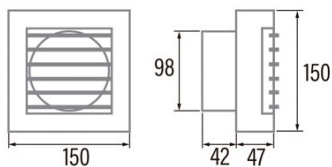

B-10 MATIC

Cod. 00915000

EAN 8422248110204

INFORMACIÓN GENERAL

EAN/UPC	8422248110204
Subfamily	Axial

General features

Motor type	AC/SHADED POLE
Motor Model	SP5820
Motor power (W)	15
Lightning Technology	N/A
Light Quantity	N/A
Filter Type	N/A
Number of layers	N/A
Control description	N/A
Power levels	N/A
Timer	-
Timer Hygro	-
Electronic filter saturation indicator	-
Dimmable lighting	-

Installation

Width (mm)	150
Height (mm)	150
Depth (mm)	42
Total minimum height (mm)	2300
Outlet diameter (mm)	98
Maximum pressure (Pa)	25
Anti-return flap included	-
Easy installation system	No

Power connection