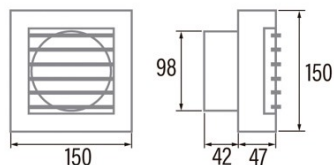

B-10 MATIC-TIMER

Cod. 00916000

EAN 8422248110303

INFORMACIÓN GENERAL

EAN/UPC	8422248110303
Subfamily	Axial

General features

Motor type	AC/SHADED POLE
Motor Model	SP5812
Motor power (W)	15
Lightning Technology	N/A
Light Quantity	N/A
Filter Type	N/A
Number of layers	N/A
Control description	Potentiometer
Power levels	N/A
Timer	-
Timer Hygro	-
Electronic filter saturation indicator	-
Dimmable lighting	-

Installation

Width (mm)	150
Height (mm)	150
Depth (mm)	42
Total minimum height (mm)	2300
Outlet diameter (mm)	98
Maximum pressure (Pa)	25
Anti-return flap included	-
Easy installation system	No

Power connection