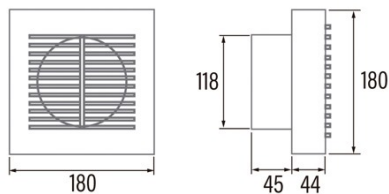

B-12

Cod. 00920000

EAN 8422248110501

INFORMACIÓN GENERAL

EAN/UPC	8422248110501
Subfamily	Axial

General features

Motor type	AC/SHADED POLE
Motor Model	SP5820
Motor power (W)	20
Lightning Technology	N/A
Light Quantity	N/A
Filter Type	N/A
Number of layers	N/A
Control description	N/A
Power levels	N/A
Timer	-
Timer Hygro	-
Electronic filter saturation indicator	-
Dimmable lighting	-

Installation

Width (mm)	180
Height (mm)	180
Depth (mm)	45
Total minimum height (mm)	2300
Outlet diameter (mm)	118
Maximum pressure (Pa)	48
Anti-return flap included	-
Easy installation system	No

Power connection