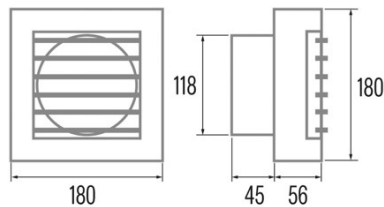

B-12 MATIC

Cod. 00925000

EAN 8422248110709

INFORMACIÓN GENERAL

EAN/UPC	8422248110709
Subfamily	Axial

General features

Motor type	AC/SHADED POLE
Motor Model	SP5820
Motor power (W)	20
Lightning Technology	N/A
Light Quantity	N/A
Filter Type	N/A
Number of layers	N/A
Control description	N/A
Power levels	1
Timer	-
Timer Hygro	-
Electronic filter saturation indicator	-
Dimmable lighting	-

Installation

Width (mm)	180
Height (mm)	180
Depth (mm)	101
Total minimum height (mm)	180
Outlet diameter (mm)	118
Anti-return flap included	√

Power connection

Rated voltage (V)	230
Rated frequency (Hz)	50/60
Rated power input (W)	20
Protection against electric shock	Class II
Plug type	No plug