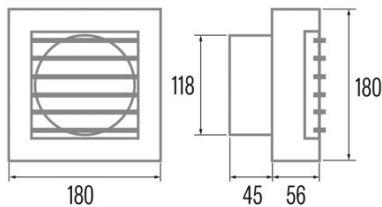

B-12 MATIC TIMER

Cod. 00926000

EAN 8422248110808

INFORMACIÓN GENERAL

EAN/UPC	8422248110808
Subfamily	Axial

General features

Motor type	AC/SHADED POLE
Motor Model	SP5820
Motor power (W)	20
Lightning Technology	N/A
Light Quantity	N/A
Filter Type	N/A
Number of layers	N/A
Control description	N/A
Power levels	1
Timer	√
Timer Hygro	-
Electronic filter saturation indicator	-
Dimmable lighting	-

Installation

Width (mm)	180
Height (mm)	180
Depth (mm)	101
Total minimum height (mm)	180
Outlet diameter (mm)	118
Anti-return flap included	√

Power connection

Rated voltage (V)	230
Rated frequency (Hz)	50/60
Rated power input (W)	20
Protection against electric shock	Class II
Plug type	No plug