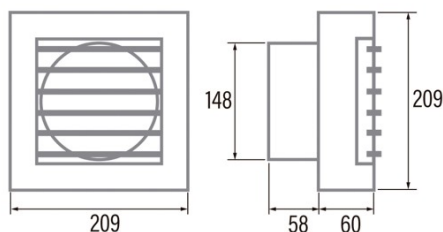

INFORMACIÓN GENERAL

EAN/UPC	8422248111102
Subfamily	Axial

General features

Motor type	AC/SHADED POLE
Motor Model	SP5830
Motor power (W)	28
Lightning Technology	N/A
Light Quantity	N/A
Filter Type	N/A
Number of layers	N/A
Control description	N/A
Power levels	N/A
Timer	-
Timer Hygro	-
Electronic filter saturation indicator	-
Dimmable lighting	-

Installation

Width (mm)	209
Height (mm)	209
Depth (mm)	60
Total minimum height (mm)	2300
Outlet diameter (mm)	148
Maximum pressure (Pa)	63
Anti-return flap included	-
Easy installation system	No

Power connection

Rated voltage (V)	220-240
Rated frequency (Hz)	50/60
Rated power input (W)	28
Protection against electric shock	Class II
Plug type	No plug

Accessories

Fixed Grid	1930200
Overpressure shutter	1930300
Window Kit	1930000
Window Fixing Ring	1930100

Power and water connection

Rated voltage (V)	220-240
Rated frequency (Hz)	50/60
Rated power input (W)	28
Protection against electric shock	Class II
Plug type	No plug