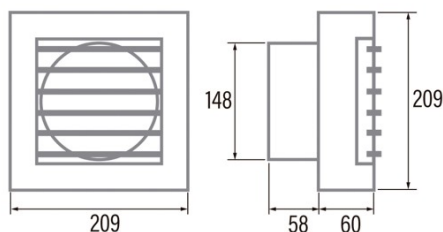

B-15 MATIC

Cod. **00935000**

EAN **8422248111102**

INFORMACIÓN GENERAL

EAN/UPC	8422248111102
Subfamily	Axial

General features

Motor type	AC/SHADED POLE
Motor Model	SP5830
Motor power (W)	28
Lightning Technology	N/A
Light Quantity	N/A
Filter Type	N/A
Number of layers	N/A
Control description	N/A
Power levels	N/A
Timer	-
Timer Hygro	-
Electronic filter saturation indicator	-
Dimmable lighting	-

Installation

Width (mm)	209
Height (mm)	209
Depth (mm)	60
Total minimum height (mm)	2300
Outlet diameter (mm)	148
Maximum pressure (Pa)	63
Anti-return flap included	-
Easy installation system	No

Power connection