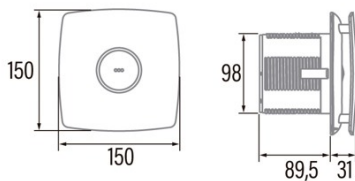

X-MART 10 TIMER

Cod. 01011000

EAN 8422248003414

INFORMACIÓN GENERAL

EAN/UPC	8422248003414
Subfamily	Axial

General features

Motor type	AC/SHADED POLE
Motor Model	SP5812
Motor power (W)	15
Lightning Technology	N/A
Light Quantity	N/A
Filter Type	N/A
Number of layers	N/A
Control description	Potentiometer
Power levels	N/A
Timer	-
Timer Hygro	-
Electronic filter saturation indicator	-
Dimmable lighting	-

Installation

Width (mm)	150
Height (mm)	150
Depth (mm)	89,5
Total minimum height (mm)	2300
Outlet diameter (mm)	98
Maximum pressure (Pa)	25
Anti-return flap included	√
Easy installation system	Quick_Flx