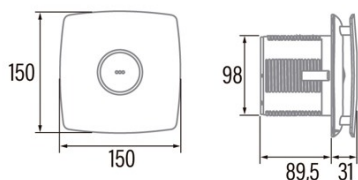

X-MART 10 TIMER

Cod. 01011000

EAN 8422248003414

INFORMACIÓN GENERAL

| | |
|-----------|---------------|
| EAN/UPC | 8422248003414 |
| Subfamily | Axial |

General features

| | |
|--|----------------|
| Motor type | AC/SHADED POLE |
| Motor Model | SP5812 |
| Motor power (W) | 15 |
| Lightning Technology | N/A |
| Light Quantity | N/A |
| Filter Type | N/A |
| Number of layers | N/A |
| Control description | Potentiometer |
| Power levels | N/A |
| Timer | - |
| Timer Hygro | - |
| Electronic filter saturation indicator | - |
| Dimmable lighting | - |

Installation

| | |
|---------------------------|-----------|
| Width (mm) | 150 |
| Height (mm) | 150 |
| Depth (mm) | 89,5 |
| Total minimum height (mm) | 2300 |
| Outlet diameter (mm) | 98 |
| Maximum pressure (Pa) | 25 |
| Anti-return flap included | √ |
| Easy installation system | Quick_Flx |