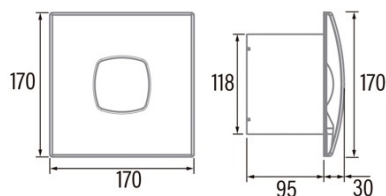

INFORMACIÓN GENERAL

EAN/UPC	8422248016971
Subfamily	Axial

General features

Motor type	AC/SHADED POLE
Motor Model	SP5820
Motor power (W)	20
Lightning Technology	N/A
Light Quantity	N/A
Filter Type	N/A
Number of layers	N/A
Control description	N/A
Power levels	N/A
Timer	-
Timer Hygro	-
Electronic filter saturation indicator	-
Dimmable lighting	-

Installation

Width (mm)	170
Height (mm)	170
Depth (mm)	95
Total minimum height (mm)	2300
Outlet diameter (mm)	118
Maximum pressure (Pa)	48
Anti-return flap included	√
Easy installation system	No

Power connection

Rated voltage (V)	220-240
Rated frequency (Hz)	50/60
Rated power input (W)	20
Protection against electric shock	Class II
Plug type	No plug

Accessories

Fixed Grid	1920200
Overpressure shutter	1920300
Backdraught Shutter	1990094

Power and water connection

Rated voltage (V)	220-240
Rated frequency (Hz)	50/60
Rated power input (W)	20
Protection against electric shock	Class II
Plug type	No plug