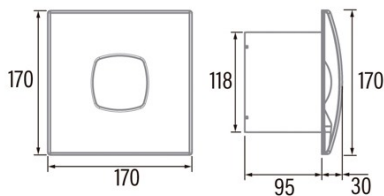

INFORMACIÓN GENERAL

EAN/UPC	8422248016995
Subfamily	Axial

General features

Motor type	AC/SHADED POLE
Motor Model	SP5820
Motor power (W)	20
Lightning Technology	N/A
Light Quantity	N/A
Filter Type	N/A
Number of layers	N/A
Control description	N/A
Power levels	N/A
Timer	-
Timer Hygro	-
Electronic filter saturation indicator	-
Dimmable lighting	-

Installation

Width (mm)	170
Height (mm)	170
Depth (mm)	95
Total minimum height (mm)	2300
Outlet diameter (mm)	118
Maximum pressure (Pa)	48
Anti-return flap included	√
Easy installation system	No

Power connection

Rated voltage (V)	220-240
Rated frequency (Hz)	50/60
Rated power input (W)	20
Protection against electric shock	Class II
Plug type	No plug

Accessories

Backdraught Shutter	1990094

Power and water connection

Rated voltage (V)	220-240
Rated frequency (Hz)	50/60
Rated power input (W)	20
Protection against electric shock	Class II
Plug type	No plug