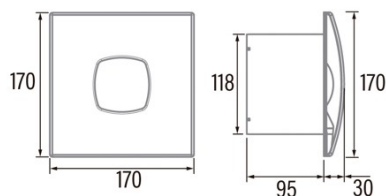

INFORMACIÓN GENERAL

EAN/UPC	8422248016995
Subfamily	Axial

General features

Motor type	AC/SHADED POLE
Motor Model	SP5820
Motor power (W)	20
Lightning Technology	N/A
Light Quantity	N/A
Filter Type	N/A
Number of layers	N/A
Control description	N/A
Power levels	N/A
Timer	-
Timer Hygro	-
Electronic filter saturation indicator	-
Dimmable lighting	-

Installation

Width (mm)	170
Height (mm)	170
Depth (mm)	95
Total minimum height (mm)	2300
Outlet diameter (mm)	118
Maximum pressure (Pa)	48
Anti-return flap included	√
Easy installation system	No

Power connection

Rated voltage (V)	220-240
Rated frequency (Hz)	50/60
Rated power input (W)	20
Protection against electric shock	Class II
Plug type	No plug

Accessories

Backdraught Shutter	1990094

Power and water connection

Rated voltage (V)	220-240
Rated frequency (Hz)	50/60
Rated power input (W)	20
Protection against electric shock	Class II
Plug type	No plug