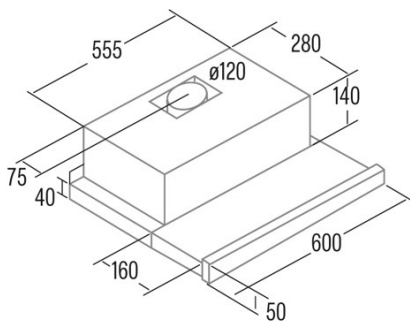

TF-2003 600 GBK

Cod. **02017203**

EAN **8422248062015**

INFORMACIÓN GENERAL

EAN/UPC	8422248062015
Subfamily	Telescopic

Product fiche according to directives EU65/2014 - EN61591, EN60704-2-13, EN50564

AEC (Energy consumption per year) (kWh/año)	44,5
EEl class (Energy efficiency class)	C
FDE (Fluid dynamic efficiency)	11,9
FDE class (Fluid dynamic efficiency class)	E
LE (Light efficiency) (lux/W)	36
LE class (Light efficiency class)	A
GFE (Grease filtering efficiency)	68
GFE Class (Grease filtering efficiency class)	D
Normal mode airflow MIN (m3/h)	150
Normal mode airflow MAX (m3/h)	390
Normal mode acustic power MIN (dB)	45
Normal mode acustic power MAX (dB)	57
Po (Off-mode power consumption) (W)	0
Ps (Stand-by power consumption) (W)	0

Integration directive EU 66/2014

f (Factor Increase in the time)	1,6
EEl (Energy efficiency Index)	78,2
QBEP (Maximum airflow point efficiency) (m3/h)	198,2
PBEP (Maximum pressure point efficiency) (Pa)	148
WBEP (Electrical power consumption at maximum efficiency) (W)	68,6
WL (Rated power lighting system) (W)	7
EMIDDLE (Average illuminance on the cooking surface) (lux)	252

External Dimensions

Width (mm)	600
Depth (mm)	280
Maximum Total Height (mm)	180
Minimum Total Height (mm)	180
Outlet Diameter (mm)	120

Characteristics

Motor Quantity	1
Motor Model	TF2003
Maximum Pressure (Pa)	194
Filter Technology	Aluminium mesh
Control Tecnology	Mechanical push button
Booster	-
Power levels	2
Timer	-
Filter Saturation Indicator	-
Charcoal Filter Change Indicator	-
Dimmer Function	-
Connectivity	-
Remote control	-
Display	-