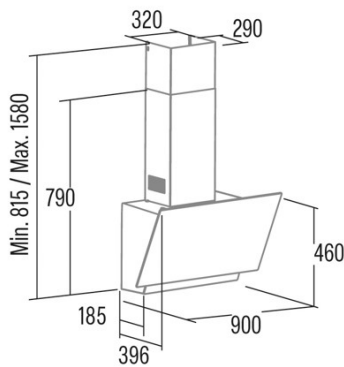

THALASSA 600 GBK

Cod. **02136406**

EAN **8422248356244**

295

INFORMACIÓN GENERAL

EAN/UPC	8422248356244
Subfamily	Angle Glass

Product fiche according to directives EU65/2014 - EN61591, EN60704-2-13, EN50564

AEC (Energy consumption per year) (kWh/año)	240
EEL class (Energy efficiency class)	A
FDE (Fluid dynamic efficiency)	29,4
FDE class (Fluid dynamic efficiency class)	A
LE (Light efficiency) (lux/W)	23,7
LE class (Light efficiency class)	B
GFE (Grease filtering efficiency)	Rating Label
GFE Class (Grease filtering efficiency class)	C
Normal mode airflow MIN (m3/h)	346
Normal mode airflow MAX (m3/h)	Safety
Boost mode airflow (m3/h)	811
Normal mode acoustic power MIN (dB)	50
Normal mode acoustic power MAX (dB)	65
Boost mode acoustic power (dB)	67
Po (Off-mode power consumption) (W)	0

Integration directive EU 66/2014

f (Factor Increase in the time)	0,9
QBEP (Maximum airflow point efficiency) (m3/h)	457,2
PBEP (Maximum pressure point efficiency) (Pa)	397
WBEP (Electrical power consumption at maximum efficiency) (W)	171,6
WL (Rated power lighting system) (W)	3
EMIDDLE (Average illuminance on the cooking surface) (lux)	71

External Dimensions

Width (mm)	600
Depth (mm)	375
Minimum Total Height (mm)	815
Outlet Diameter (mm)	150

Characteristics

Motor Model	BT3
Motor power (W)	300
Maximum Pressure (Pa)	450
Booster	Product Identity Declaration
Power levels	6
Timer	180
Filter Saturation Indicator	Installation Manual
Charcoal Filter Change Indicator	√
Connectivity	√
Remote control	-
Display	Display

Lighting

Light Model	SSLED
Lighting Technology	LED

Installation

Minimum distance to an electric cooktop (mm)	450
Minimum distance to a gas cooktop (mm)	0
Recirculation Option	√
Back Draught Shutter	No
Inner shield	-