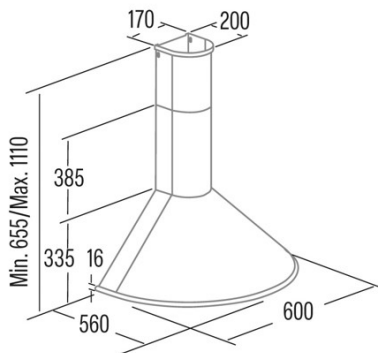

INFORMACIÓN GENERAL

EAN/UPC	8422248084178
Subfamily	Chimney

Product fiche according to directives EU65/2014 - EN61591, EN60704-2-13, EN50564

AEC (Energy consumption per year) (kWh/año)	95,7
EEl class (Energy efficiency class)	C
FDE (Fluid dynamic efficiency)	17,8
FDE class (Fluid dynamic efficiency class)	D
LE (Light efficiency) (lux/W)	36
LE class (Light efficiency class)	A
GFE (Grease filtering efficiency)	90,3
GFE Class (Grease filtering efficiency class)	B
Normal mode airflow MIN (m3/h)	385
Normal mode airflow MAX (m3/h)	645
Normal mode acustic power MIN (dB)	58
Normal mode acustic power MAX (dB)	72
Po (Off-mode power consumption) (W)	0
Ps (Stand-by power consumption) (W)	0

Integration directive EU 66/2014

f (Factor Increase in the time)	1,4
EEl (Energy efficiency Index)	80,1
QBEP (Maximum airflow point efficiency) (m3/h)	371,8
PBEP (Maximum pressure point efficiency) (Pa)	314
WBEP (Electrical power consumption at maximum efficiency) (W)	182,5
WL (Rated power lighting system) (W)	7
EMIDDLE (Average illuminance on the cooking surface) (lux)	252

External Dimensions

Width (mm)	600
Depth (mm)	560
Maximum Total Height (mm)	1110
Minimum Total Height (mm)	655
Outlet Diameter (mm)	150, 125

Characteristics

Motor Quantity	1
Motor Model	TA
Maximum Pressure (Pa)	430
Filter Technology	Aluminium mesh
Control Tecnology	Mechanical push button
Booster	-
Power levels	3
Timer	-
Filter Saturation Indicator	-
Charcoal Filter Change Indicator	-
Dimmer Function	-
Connectivity	-
Remote control	-
Display	-

Lighting

Light Model	ECOLED 2
Lightning Technology	LED

Installation

Minimum distance to an electric cooktop (mm)	650
Minimum distance to a gas cooktop (mm)	650
Recirculation Option	√