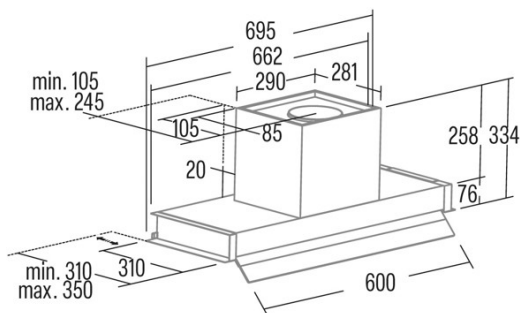

CORONA X 70

Cod. **02187308**

EAN **8422248110525**

INFORMACIÓN GENERAL

EAN/UPC	8422248110525
Subfamily	Integrated

Product fiche according to directives EU65/2014 - EN61591, EN60704-2-13, EN50564

AEC (Energy consumption per year) (kWh/año)	51,9
EEL class (Energy efficiency class)	A
FDE (Fluid dynamic efficiency)	30,6
FDE class (Fluid dynamic efficiency class)	A
LE (Light efficiency) (lux/W)	22,3
LE class (Light efficiency class)	B
GFE (Grease filtering efficiency)	84,27
GFE Class (Grease filtering efficiency class)	C
Normal mode airflow MIN (m3/h)	340
Normal mode airflow MAX (m3/h)	600
Boost mode airflow (m3/h)	850
Normal mode acoustic power MIN (dB)	50
Normal mode acoustic power MAX (dB)	65
Boost mode acoustic power (dB)	67
Po (Off-mode power consumption) (W)	0,26
Ps (Stand-by power consumption) (W)	0

Integration directive EU 66/2014

f (Factor Increase in the time)	0,9
EEL (Energy efficiency Index)	53,3
QBEP (Maximum airflow point efficiency) (m3/h)	416,9
PBEP (Maximum pressure point efficiency) (Pa)	411
WBEP (Electrical power consumption at maximum efficiency) (W)	155,7
WL (Rated power lighting system) (W)	3
EMIDDLE (Average illuminance on the cooking surface) (lux)	67

External Dimensions

Width (mm)	695
Depth (mm)	350
Maximum Total Height (mm)	334
Minimum Total Height (mm)	334
Outlet Diameter (mm)	150, 125

Characteristics

Motor Quantity	1
Motor Model	BT3
Maximum Pressure (Pa)	450
Filter Technology	Aluminium mesh
Control Technology	Mechanical push button
Booster	√
Power levels	4
Timer	√
Filter Saturation Indicator	-
Charcoal Filter Change Indicator	-
Dimmer Function	-
Connectivity	No
Remote control	-
Display	-