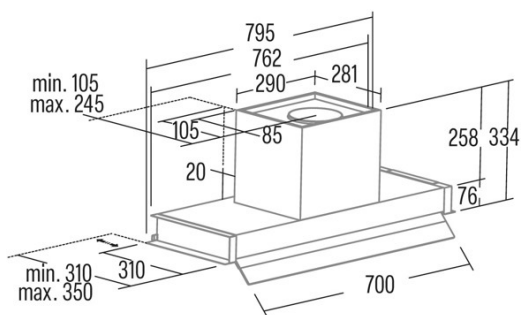

CORONA X 80

Cod. **02188308**

EAN **8422248110532**

INFORMACIÓN GENERAL

EAN/UPC	8422248110532
Subfamily	Integrated

Product fiche according to directives EU65/2014 - EN61591, EN60704-2-13, EN50564

AEC (Energy consumption per year) (kWh/año)	53,6
EEL class (Energy efficiency class)	A
FDE (Fluid dynamic efficiency)	30,6
FDE class (Fluid dynamic efficiency class)	A
LE (Light efficiency) (lux/W)	55,7
LE class (Light efficiency class)	A
GFE (Grease filtering efficiency)	84,27
GFE Class (Grease filtering efficiency class)	C
Normal mode airflow MIN (m3/h)	340
Normal mode airflow MAX (m3/h)	600
Boost mode airflow (m3/h)	850
Normal mode acoustic power MIN (dB)	50
Normal mode acoustic power MAX (dB)	65
Boost mode acoustic power (dB)	67
Po (Off-mode power consumption) (W)	0,45
Ps (Stand-by power consumption) (W)	0

Integration directive EU 66/2014

f (Factor Increase in the time)	0,9
QBEP (Maximum airflow point efficiency) (m3/h)	416,9
PBEP (Maximum pressure point efficiency) (Pa)	411
WBEP (Electrical power consumption at maximum efficiency) (W)	155,7
WL (Rated power lighting system) (W)	3,5
EMIDDLE (Average illuminance on the cooking surface) (lux)	195

External Dimensions

Width (mm)	795
Depth (mm)	310
Maximum Total Height (mm)	334
Minimum Total Height (mm)	334
Outlet Diameter (mm)	150, 125

Characteristics

Motor Quantity	1
Motor Model	BT3
Maximum Pressure (Pa)	470
Filter Technology	Aluminium mesh
Control Technology	Mechanical push button
Booster	√
Power levels	4
Timer	√
Filter Saturation Indicator	-
Charcoal Filter Change Indicator	-
Dimmer Function	-
Connectivity	No
Remote control	-
Display	-