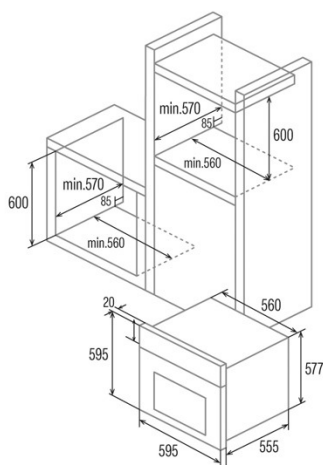

INFORMACIÓN GENERAL

EAN/UPC	8422248103350
Subfamily	Pyrolytic

Product fiche

Energy efficiency Class	A
Heat source	Electricity
Number of cavities	1
Cavity volume (L)	70

Dimensions

Width (mm)	595
Height (mm)	595
Depth (mm)	575
Built-in width (mm)	560
Built-in height (mm)	590
Built-in depth (mm)	560

Controls

Control type	Touch control
Display	WHITE
Number of functions	11
Functions	Top_and_bottom_heating_with_fan;Turbo heating;Light;Top and bottom heating;Defrosting;Double Grill;Grill;Double grill with fan;Eco
Timer	Electronic
On/Off indicator	√
Thermostat indicator	√
Minimum temperature [°C]	50
Maximum temperature [°C]	250
Thermal probe	-

Characteristics

Cleaning	Pyrolysis
Enamel	Black
Drop down grill	-
Removable inner glass	√
Number of light bulbs	25
Light bulb power [W]	1
Number of door glasses	4
Door manual lock	√
Soft close	-
Cavity type	Flat
Side Racks	√
Levels	5
Telescopic guides	1
Convection fan	√

Security

Cooling fan	√
Overheating protection	√
Automatic safety shutdown	√
Pyrolysis door lock	√
Pyrolysis lock indicator	√

Electrical connection

Upper heating element power [W]	650
Lower heating element power [W]	1100
Turbo heating element power [W]	2000
Rated voltage (V)	220-240
Rated frequency (Hz)	50/60
Rated power input (W)	3200