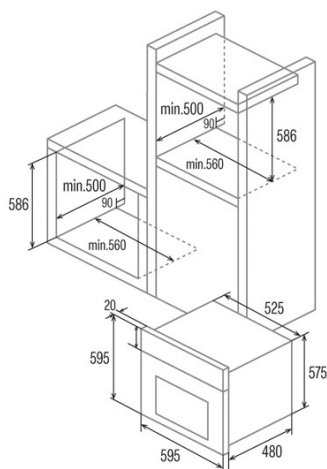

CM 760 AS WH

Cod. 07032002

EAN 8422248058568

INFORMACIÓN GENERAL

EAN/UPC	8422248058568
Subfamily	Multifunction

Product fiche

Energy efficiency index (IEE)	117,1
Energy efficiency Class	A
Energy consumption in conventional mode [kWh/cycle]	0,89
Energy consumption in fan-forced mode [kWh/cycle]	0,81
Heat source	Electricity
Mass of the appliance [Kg]	35
Number of cavities	1
Cavity volume (L)	50

Dimensions

Width (mm)	595
Height (mm)	595
Depth (mm)	480
Built-in width (mm)	560
Built-in height (mm)	586
Built-in depth (mm)	500

Controls

Control type	Mechanical
Display	No
Number of functions	6
Functions	Double_grill_with_fan;Top and bottom heating;Light;Defrosting;Bottom heating with fan;Top and bottom heating with fan
Timer	Mechanical
On/Off indicator	√
Thermostat indicator	√
Minimum temperature [°C]	50
Maximum temperature [°C]	250
Thermal probe	-