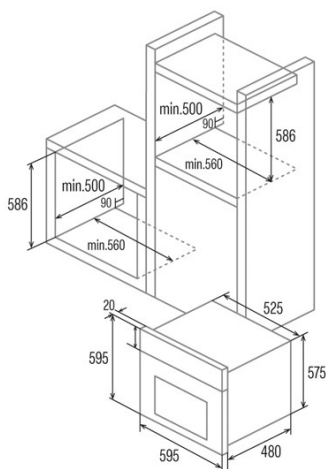

CM 760 AS WH

Cod. **07032002**

EAN **8422248058568**

INFORMACIÓN GENERAL

EAN/UPC	8422248058568
Subfamily	Multifunction

Product fiche

Energy efficiency index (IEE)	117,1
Energy efficiency Class	A
Energy consumption in conventional mode [kWh/cycle]	0,89
Energy consumption in fan-forced mode [kWh/cycle]	0,81
Heat source	Electricity
Mass of the appliance [Kg]	35
Number of cavities	1
Cavity volume (L)	50

Dimensions

Width (mm)	595
Height (mm)	595
Depth (mm)	480
Built-in width (mm)	560
Built-in height (mm)	586
Built-in depth (mm)	500

Controls

Control type	Mechanical
Display	No
Number of functions	6
Functions	Double_grill_with_fan;Top and bottom heating;Light;Defrosting;Bottom heating with fan;Top and bottom heating with fan
Timer	Mechanical
On/Off indicator	√
Thermostat indicator	√
Minimum temperature [°C]	50
Maximum temperature [°C]	250
Thermal probe	-