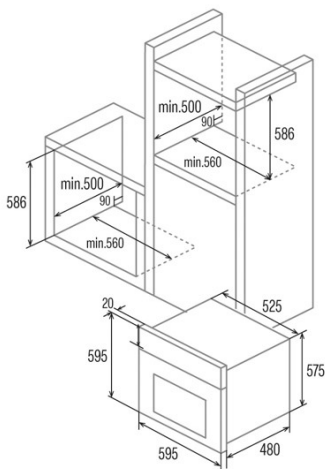

CM 760 AS BK

Cod. **07032307**

EAN **8422248059497**

INFORMACIÓN GENERAL

| | |
|-----------|---------------|
| EAN/UPC | 8422248059497 |
| Subfamily | Multifunction |

Product fiche

| | |
|---|-------------|
| Energy efficiency index (IEE) | 117,1 |
| Energy efficiency Class | A |
| Energy consumption in conventional mode [kWh/cycle] | 0,89 |
| Energy consumption in fan-forced mode [kWh/cycle] | 0,81 |
| Heat source | Electricity |
| Mass of the appliance [Kg] | 35 |
| Number of cavities | 1 |
| Cavity volume (L) | 50 |

Dimensions

| | |
|----------------------|-----|
| Width (mm) | 595 |
| Height (mm) | 595 |
| Depth (mm) | 480 |
| Built-in width (mm) | 560 |
| Built-in height (mm) | 586 |
| Built-in depth (mm) | 500 |