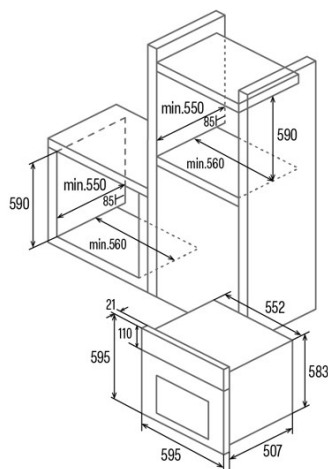

SES 7004 X

Cod. **07044351**

EAN **8422248347235**

INFORMACIÓN GENERAL

EAN/UPC	8422248347235
Subfamily	Static

Product fiche

Energy efficiency index (IEE)	95,2
Energy efficiency Class	A
Energy consumption in conventional mode [kWh/cycle]	0,76
Heat source	Electricity
Mass of the appliance [Kg]	25
Number of cavities	1
Cavity volume (L)	65

Dimensions

Width (mm)	450
Height (mm)	330
Depth (mm)	440
Built-in width (mm)	595
Built-in height (mm)	595
Built-in depth (mm)	507

Controls

Control type	Mechanical
Display	No
Number of functions	4
Functions	Grill;Top and bottom heating;Light;Bottom heating
Thermostat indicator	√
Minimum temperature [°C]	50
Maximum temperature [°C]	250

Characteristics

Enamel	Easy cleaning Nclean enamel
Removable inner glass	√
Number of door glasses	2
Cavity type	Embossed
Levels	5

Security

Cooling fan	√
Automatic safety shutdown	-

Electrical connection

Lower heating element power [W]	1200
Rated voltage (V)	220-240
Rated frequency (Hz)	50/60
Rated power input (W)	2300
Power cord length (m)	0,9
Plug type	No plug