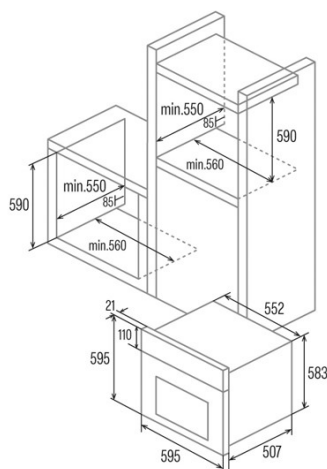

SES 7004 X

Cod. 07044351_

EAN 8422248347235

INFORMACIÓN GENERAL

EAN/UPC	8422248347235
Subfamily	Static

Product fiche

Energy efficiency index (IEE)	95,2
Energy efficiency Class	A
Energy consumption in conventional mode [kWh/cycle]	0,76
Heat source	Electricity
Mass of the appliance [Kg]	25
Number of cavities	1
Cavity volume (L)	65

Dimensions

Width (mm)	595
Height (mm)	595
Depth (mm)	519
Built-in width (mm)	560
Built-in height (mm)	590
Built-in depth (mm)	550

Controls

Control type	Mechanical
Display	No
Functions	Top_and_bottom_heating;Light;Bottom heating;Grill
Timer	No
On/Off indicator	-
Thermostat indicator	√
Minimum temperature [°C]	50
Maximum temperature [°C]	250