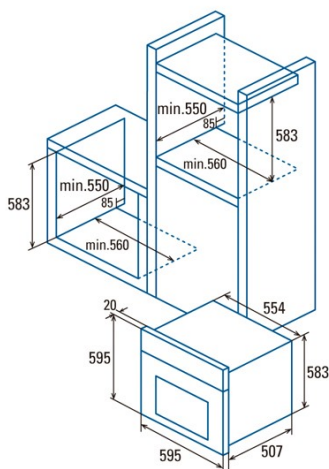

INFORMACIÓN GENERAL

EAN/UPC	8422248075831
Subfamily	Static

Product fiche

Energy efficiency index (IEE)	117,1
Energy efficiency Class	A
Energy consumption in conventional mode [kWh/cycle]	0,79
Heat source	Electricity
Mass of the appliance [Kg]	28
Number of cavities	1
Cavity volume (L)	65

Dimensions

Width (mm)	595
Height (mm)	595
Depth (mm)	528
Built-in width (mm)	560
Built-in height (mm)	583
Built-in depth (mm)	550

Controls

Control type	Mechanical
Display	No
Number of functions	4
Functions	Light;Top and bottom heating;Grill;Bottom heating
Timer	Mechanical
On/Off indicator	-
Thermostat indicator	√
Minimum temperature [°C]	50
Maximum temperature [°C]	250
Thermal probe	-

Characteristics

Cleaning	Aquasmart Manual
Enamel	Black
Drop down grill	-
Removable inner glass	√
Number of light bulbs	15
Light bulb power [W]	1
Number of door glasses	2
Door manual lock	-
Soft close	-
Cavity type	Embossed
Side Racks	-
Levels	5
Telescopic guides	No
Convection fan	-

Security

Cooling fan	-
Overheating protection	√
Automatic safety shutdown	√
Pyrolysis door lock	-
Pyrolysis lock indicator	-

Electrical connection

Upper heating element power [W]	900
Lower heating element power [W]	900
Rated voltage (V)	220-240
Rated frequency (Hz)	50/60