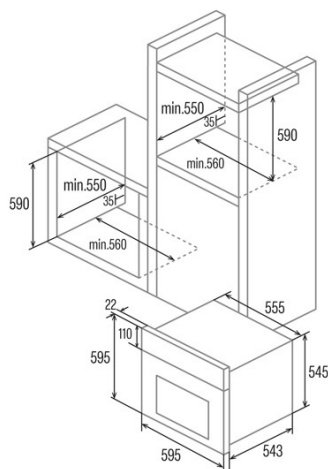

SES 6004 WH

Cod. 07044613

EAN 8422248347754

INFORMACIÓN GENERAL

EAN/UPC	8422248347754
Subfamily	Static

Product fiche

Energy efficiency index (IEE)	95,2
Energy efficiency Class	A
Energy consumption in conventional mode [kWh/cycle]	0,77
Heat source	Electricity
Mass of the appliance [Kg]	24,1
Number of cavities	1
Cavity volume (L)	62

Dimensions

Width (mm)	556
Height (mm)	545
Depth (mm)	548

Controls

Control type	Mechanical
Display	WHITE
Number of functions	4
Functions	Double_Grill;Grill;Top and bottom heating;Bottom heating
Timer	No
On/Off indicator	√
Thermostat indicator	-
Minimum temperature [°C]	40
Maximum temperature [°C]	240

Characteristics

Cleaning	Aquasmart
Removable inner glass	√
Light type	LED
Number of light bulbs	15
Light bulb power [W]	1
Number of door glasses	2
Door manual lock	√
Soft close	-
Cavity type	Embossed
Side Racks	-
Levels	4
Telescopic guides	No
Convection fan	-