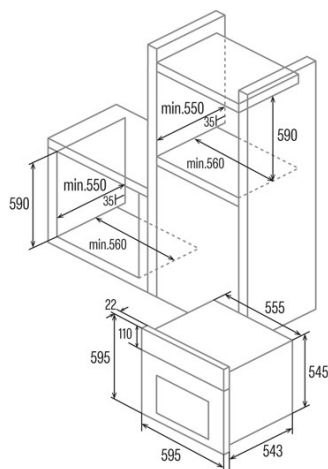

SES 6004 BK

Cod. 07044614

EAN 8422248347839

INFORMACIÓN GENERAL

EAN/UPC	8422248347839
Subfamily	Static

Product fiche

Energy efficiency index (IEE)	95,2
Energy efficiency Class	A
Energy consumption in conventional mode [kWh/cycle]	0,77
Heat source	Electricity
Mass of the appliance [Kg]	24,1
Number of cavities	1
Cavity volume (L)	62

Dimensions

Width (mm)	556
Height (mm)	545
Depth (mm)	548

Controls

Control type	Mechanical
Display	No
Number of functions	4
Functions	Double_Grill;Grill;Top and bottom heating;Bottom heating
Timer	No
On/Off indicator	√
Thermostat indicator	-
Minimum temperature [°C]	40
Maximum temperature [°C]	240

Characteristics

Cleaning	Aquasmart
Removable inner glass	√
Light type	LED
Number of light bulbs	15
Light bulb power [W]	1
Number of door glasses	2
Door manual lock	√
Soft close	-
Cavity type	Embossed
Side Racks	-
Levels	4
Telescopic guides	No
Convection fan	-