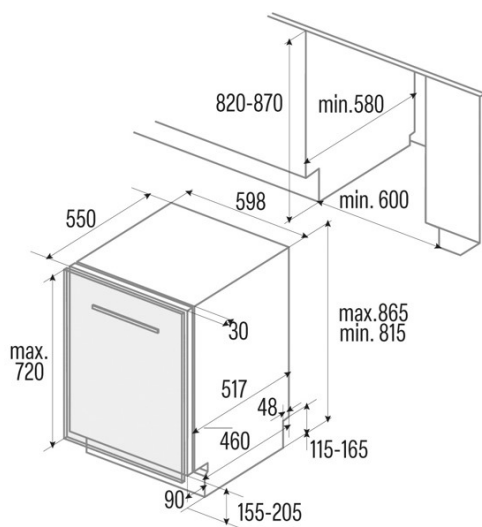

LVI 62014

Cod. 07200078

EAN 8422248351379

INFORMACIÓN GENERAL

EAN/UPC	8422248351379
Subfamily	Built-in

Power connection

Rated voltage (V)	220-240
Rated frequency (Hz)	50
Rated power input (W)	1760
Protection against electric shock	Class II
Power cord length (m)	1500
Plug type	Type F

Product fiche according to EU Regulation 2019/2022 - 2019/2017

Standard place settings	14
Energy efficiency class	D
Noise level [dBA]	47
Installation Type	Built-in

Control panel

Type of Control	Soft Touch Buttons
Display	LED
Salt control indicator	√
Rinse aid control indicator	√
Delay Start	3-6-9h
Remaining Time Indicator	√
Start/Pause	√

Power and water connection

Rated voltage (V)	220-240
Rated frequency (Hz)	50
Rated power input (W)	1760
Protection against electric shock	Class II
Power cord length (m)	1500
Plug type	Type F
Inlet Water Hose Length (m)	1500
Drain Water Hose Length (m)	1400

Installation

Width (mm)	598
Height Min (mm)	815
Depth (mm)	550
Adjustable height	√
Built-in width (mm)	600
Built-in height (mm)	820
Built-in depth (mm)	580
Maximum Door height (mm)	720
Sliding Door	-