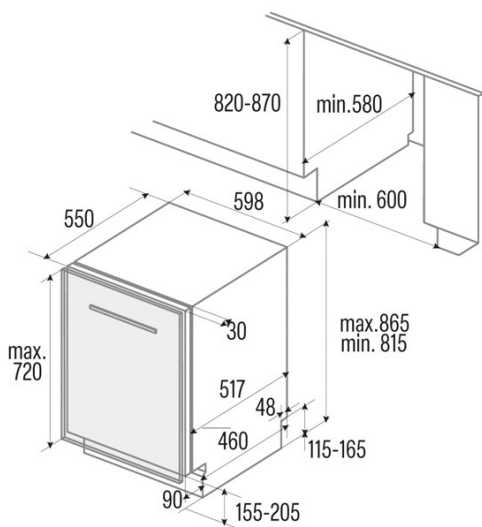

LVI 62012

Cod. 07200079

EAN 8422248351386

INFORMACIÓN GENERAL

EAN/UPC	8422248351386
Subfamily	Built-in

Power connection

Rated voltage (V)	220-240
Rated frequency (Hz)	50
Rated power input (W)	1760
Power cord length (m)	1500
Plug type	Type C

Product fiche according to EU Regulation 2019/2022 - 2019/2017

Standard place settings	14
Energy efficiency class	E
Power consumption of off-mode [W]	0
Noise level [dBA]	47
Installation Type	Built-In

Control panel

Power and water connection

Rated voltage (V)	220-240
Rated frequency (Hz)	50
Rated power input (W)	1760
Power cord length (m)	1500
Plug type	Type C
Inlet Water Hose Length (m)	1500
Drain Water Hose Length (m)	1400

Installation

Width (mm)	598
Height Min (mm)	815
Depth (mm)	550
Adjustable height	√
Built-in width (mm)	600
Built-in height (mm)	820
Built-in depth (mm)	580

Maximum Door height (mm)	720
Sliding Door	-
