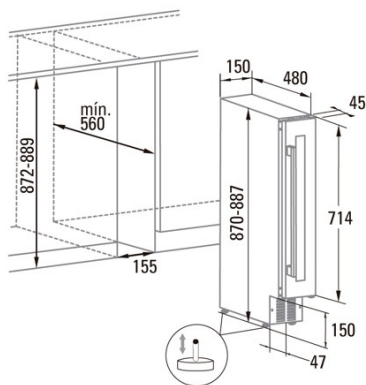

INFORMACIÓN GENERAL

EAN/UPC	8422248101790
Subfamily	Wine Cooler

Product fiche according to EU Regulation 2019/2016

Category	2
Energy consumption [kWh/year]	144
Refrigerator storage volume [l]	20
Star rating	4
Climate class	SN/N/ST
Noise emissions [dBA]	41
Installation Type	Built-In

Refrigerator equipment

Number of door balconies	0
Number of glass shelves	0
Wine rack	√

Illumination

Refrigerator Light	√
LED light	√

Power and water connection

Rated voltage (V)	220-240
Rated frequency (Hz)	50
Rated power input (W)	60
Protection against electric shock	Class I
Power cord length (m)	1,5
Plug type	Type F

Control

Type of Control	Electronic
Display	LED
Cooling System	No Frost

Installation

Width (mm)	150
Height (mm)	887
Depth (mm)	525
Built-in width (mm)	155
Built-in depth (mm)	560
Reversible doors	√
Door Opening Side	Right and Left