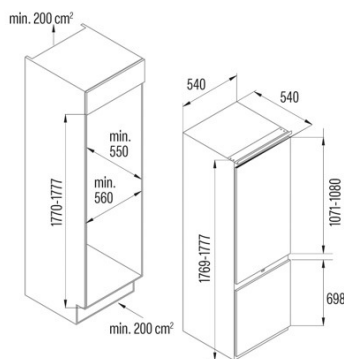

INFORMACIÓN GENERAL

EAN/UPC	8422248350945
Subfamily	Combi

Product fiche according to EU Regulation 2019/2016

Category	7
Energy efficiency class	E
Energy consumption [kWh/year]	216
Refrigerator storage volume [l]	179
Freezer storage volume [l]	70
Star rating	4
Frost-free fridge	-
Frost-free freezer	-
Power cut safe [h]	10
Freezing capacity [kg/24h]	3,2
Climate class	N/ST
Noise emissions [dBA]	39
Installation Type	Built-In

Refrigerator equipment

Number of door balconies	3
Number of glass shelves	3
Wine rack	-
Drawer for fruits and vegetables	1
Chiller for meat and fish	0
Metallic inner decoration	-
Number of egg tray	1
Egg Capacity	1-6

Freezer equipment

Number of drawers	3
Ice trays	1
Ice cube capacity	1-12

Illumination

Refrigerator Light	√
Freezer Light	-
LED light	√

Power and water connection

Rated voltage (V)	220-240
Rated frequency (Hz)	50
Rated power input (W)	115
Protection against electric shock	Class I
Power cord length (m)	1600
Plug type	Type F

Control

Type of Control	Electronic
Display	No
Cooling System	Static
Refrigerator electronic temperature regulation	√
Freezer electronic temperature regulation	-
Super cooling Function	√
Super freezing Function	√
Holidays Function	-
Winter-Summer Function	-

Installation

Width (mm)	540
Height (mm)	1777
Depth (mm)	540