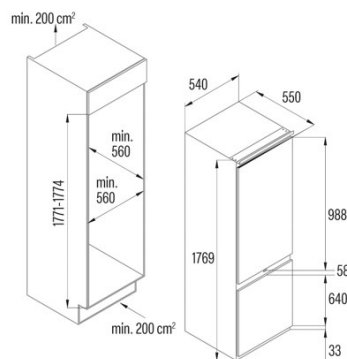

INFORMACIÓN GENERAL

EAN/UPC	8422248350952
Subfamily	Combi

Product fiche according to EU Regulation 2019/2016

Category	7
Energy efficiency class	E
Energy consumption [kWh/year]	233
Refrigerator storage volume [l]	177
Freezer storage volume [l]	64
Star rating	4
Frost-free fridge	√
Frost-free freezer	√
Power cut safe [h]	10
Freezing capacity [kg/24h]	3,2
Climate class	N/ST
Noise emissions [dBA]	41
Installation Type	Built-In

Refrigerator equipment

Number of door balconies	3
Number of glass shelves	4
Wine rack	-
Drawer for fruits and vegetables	1
Chiller for meat and fish	0
Metallic inner decoration	√
Number of egg tray	1
Egg Capacity	1-6

Freezer equipment

Number of drawers	3
Number of closed drawers	2
Ice trays	1
Ice cube capacity	1-12

Illumination

Refrigerator Light	√
Freezer Light	-
LED light	√

Power and water connection

Rated voltage (V)	220-240
Rated frequency (Hz)	50
Rated power input (W)	160
Protection against electric shock	Class I
Power cord length (m)	1800
Plug type	Type F

Control

Type of Control	Electronic
Display	LCD
Cooling System	Static
Refrigerator electronic temperature regulation	√
Freezer electronic temperature regulation	√
Super cooling Function	√
Super freezing Function	√
Holidays Function	-
Winter-Summer Function	-

Installation

Width (mm)	540
Height (mm)	1769