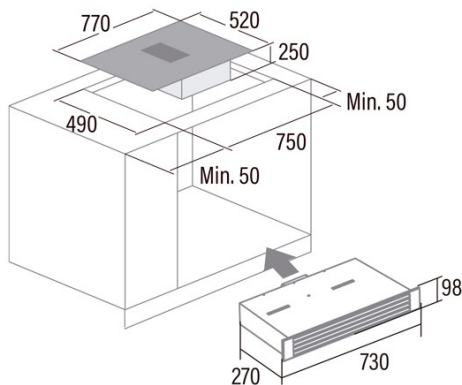

IAS 770

Cod. **08000403**

EAN **8422248102568**

INFORMACIÓN GENERAL

EAN/UPC	8422248102568
Subfamily	Induction

Product fiche

Number of cooking zones	4
Zone 1: Technology	Induction
Zone 1: Zone type	Rectangular Flexible
Zone 1: Position	Front Right
Zone 1: Diameter of the zone (mm)	19x19
Zone 1: Power (kW)	2
Zone 1: Booster (kW)	2,8
Zone 1: Consumption (Wh / kg)	206,8
Zone 1B: Diameter of the zone (mm)	N/A
Zone 1C: Diameter of the zone (mm)	N/A
Zone 2: Technology	Induction
Zone 2: Zone type	Rectangular Flexible
Zone 2: Position	Rear Right
Zone 2: Diameter of the zone (mm)	19x19
Zone 2: Power (kW)	1,5
Zone 2: Booster (kW)	2
Zone 2: Consumption (Wh / kg)	181,5
Zone 2B: Diameter of the zone (mm)	N/A
Zone 2C: Diameter of the zone (mm)	N/A
Zone 3: Technology	Induction
Zone 3: Zone type	Rectangular Flexible
Zone 3: Position	Front Left
Zone 3: Diameter of the zone (mm)	19x19
Zone 3: Power (kW)	2
Zone 3: Booster (kW)	2,8
Zone 3: Consumption (Wh / kg)	194,2
Zone 3B: Diameter of the zone (mm)	N/A
Zone 3C: Diameter of the zone (mm)	N/A
Zone 4: Technology	Induction
Zone 4: Zone type	Rectangular Flexible
Zone 4: Position	Rear Left
Zone 4: Diameter of the zone (mm)	19x19
Zone 4: Power (kW)	1,5
Zone 4: Booster (kW)	2
Zone 4: Consumption (Wh / kg)	181,5
Zone 4B: Diameter of the zone (mm)	N/A
Zone 4C: Diameter of the zone (mm)	N/A
Zone 5: Technology	N/A
Zone 5: Diameter of the zone (mm)	N/A
Zone 5B: Diameter of the zone (mm)	N/A
Zone 5C: Diameter of the zone (mm)	N/A
Zone 6: Technology	N/A
Zone 6: Diameter of the zone (mm)	N/A
Zone 6B: Diameter of the zone (mm)	N/A
Zone 6C: Diameter of the zone (mm)	N/A

Dimensions

Width (mm)	770
Height (mm)	250
Depth (mm)	520
Buit-in height (mm)	750
Built-in depth (mm)	490
Easy installation System	Quick Fix

Finishing

Material	Glass
Bevel	Front