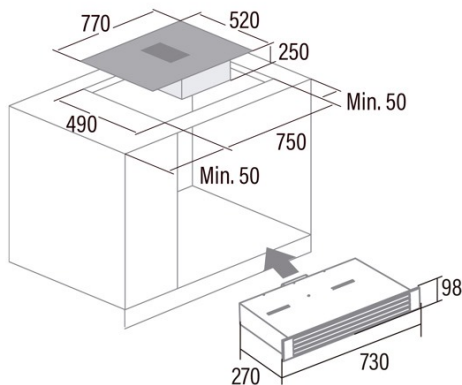

INFORMACIÓN GENERAL

EAN/UPC	8422248102568
Subfamily	Induction

Product fiche

Number of cooking zones	4
Zone 1: Technology	Induction
Zone 1: Zone type	Rectangular Flexible
Zone 1: Position	Front Right
Zone 1: Diameter of the zone (mm)	19x19
Zone 1: Power (kW)	2
Zone 1: Booster (kW)	2,8
Zone 1: Consumption (Wh / kg)	206,8
Zone 1B: Diameter of the zone (mm)	N/A
Zone 1C: Diameter of the zone (mm)	N/A
Zone 2: Technology	Induction
Zone 2: Zone type	Rectangular Flexible
Zone 2: Position	Rear Right
Zone 2: Diameter of the zone (mm)	19x19
Zone 2: Power (kW)	1,5
Zone 2: Booster (kW)	2
Zone 2: Consumption (Wh / kg)	181,5
Zone 2B: Diameter of the zone (mm)	N/A
Zone 2C: Diameter of the zone (mm)	N/A
Zone 3: Technology	Induction
Zone 3: Zone type	Rectangular Flexible
Zone 3: Position	Front Left
Zone 3: Diameter of the zone (mm)	19x19
Zone 3: Power (kW)	2
Zone 3: Booster (kW)	2,8
Zone 3: Consumption (Wh / kg)	194,2
Zone 3B: Diameter of the zone (mm)	N/A
Zone 3C: Diameter of the zone (mm)	N/A
Zone 4: Technology	Induction
Zone 4: Zone type	Rectangular Flexible
Zone 4: Position	Rear Left
Zone 4: Diameter of the zone (mm)	19x19
Zone 4: Power (kW)	1,5
Zone 4: Booster (kW)	2
Zone 4: Consumption (Wh / kg)	181,5
Zone 4B: Diameter of the zone (mm)	N/A
Zone 4C: Diameter of the zone (mm)	N/A
Zone 5: Technology	N/A
Zone 5: Diameter of the zone (mm)	N/A
Zone 5B: Diameter of the zone (mm)	N/A
Zone 5C: Diameter of the zone (mm)	N/A
Zone 6: Technology	N/A
Zone 6: Diameter of the zone (mm)	N/A
Zone 6B: Diameter of the zone (mm)	N/A
Zone 6C: Diameter of the zone (mm)	N/A

Dimensions

Width (mm)	770
Height (mm)	250
Depth (mm)	520
Buit-in height (mm)	750
Built-in depth (mm)	490
Easy installation System	Quick Fix

Finishing

Material	Glass
Bevel	Front