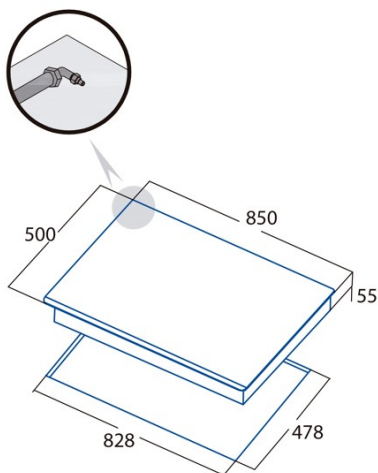

INFORMACIÓN GENERAL

EAN/UPC	8422248081948
Subfamily	Gas

Product fiche

Number of cooking zones	5
Zone 1: Technology	GAS
Zone 1: Zone type	Triple
Zone 1: Position	Centre
Zone 1: Power (kW)	3,5
Zone 2: Technology	GAS
Zone 2: Zone type	Rapid
Zone 2: Position	Rear Right
Zone 2: Power (kW)	3
Zone 3: Technology	GAS
Zone 3: Zone type	Semirapid
Zone 3: Position	Front Left
Zone 3: Power (kW)	1,75
Zone 4: Technology	GAS
Zone 4: Zone type	Auxiliary
Zone 4: Position	Front Left
Zone 4: Power (kW)	1
Zone 5: Technology	GAS
Zone 5: Zone type	Semirapid
Zone 5: Position	Rear Right
Zone 5: Power (kW)	1,75

Dimensions

Width (mm)	850
Height (mm)	55
Depth (mm)	500
Built-in width (mm)	828
Built-in depth (mm)	478
Easy installation System	Clamping System

Finishing

Material	Stainless Steel
Bevel	No
Frame	No
Cooking supports	Cast Iron

Control

Control type	Mechanical
Control Position	Front Centre
Independent control by zone	√
Hidden control	-
Power levels	Gradual
Cooking time programming	-
Countdown alarm	-
Power management	-
Available Power Limits (kW)	No
Connectivity	No
Auto Ignition	220-240V

Security

Security lock	-
Child lock	No
Residual heat indicator	-
Automatic detection of cookware	-
Intelligent detection of cookware	-
Automatic safety shutdown	-
Liquid spill protection	-