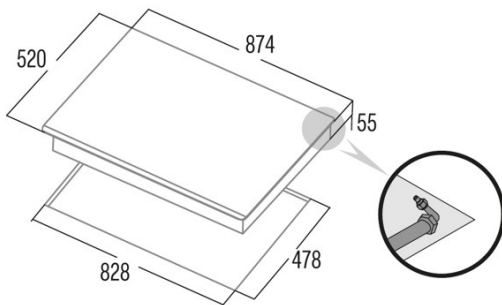

INFORMACIÓN GENERAL

EAN/UPC	8422248081924
Subfamily	Gas

Product fiche

Number of cooking zones	5
Zone 1: Technology	Gas
Zone 1: Zone type	Triple
Zone 1: Position	Centre
Zone 1: Power (kW)	3,5
Zone 2: Technology	Gas
Zone 2: Zone type	Rapid
Zone 2: Position	Rear Right
Zone 2: Power (kW)	3
Zone 3: Technology	Gas
Zone 3: Zone type	Semirapid
Zone 3: Position	Rear Left
Zone 3: Power (kW)	1,75
Zone 4: Technology	Gas
Zone 4: Zone type	Auxiliary
Zone 4: Position	Front Right
Zone 4: Power (kW)	1
Zone 5: Technology	Gas
Zone 5: Zone type	Semirapid
Zone 5: Position	Front Left
Zone 5: Power (kW)	1,75

Dimensions

Width (mm)	874
Height (mm)	55
Depth (mm)	520
Built-in width (mm)	828
Built-in depth (mm)	478
Easy installation System	Clamping System

Finishing

Material	Glass
Bevel	No
Frame	No
Cooking supports	Cast Iron

Control

Control type	Mechanical
Control Position	Front Centre
Independent control by zone	√
Hidden control	-
Power levels	Gradual
Cooking time programming	-
Countdown alarm	-
Power management	-
Available Power Limits (kW)	No
Connectivity	No
Auto Ignition	220-240V

Security

Security lock	-
Child lock	No
Residual heat indicator	-
Automatic detection of cookware	-
Intelligent detection of cookware	-
Automatic safety shutdown	-
Liquid spill protection	-