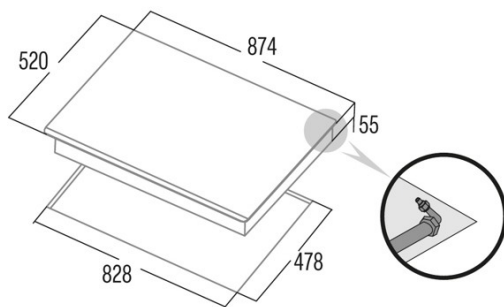

INFORMACIÓN GENERAL

EAN/UPC	8422248081924
Subfamily	Gas

Product fiche

Number of cooking zones	5
Zone 1: Technology	Gas
Zone 1: Zone type	Triple
Zone 1: Position	Centre
Zone 1: Power (kW)	3,5
Zone 2: Technology	Gas
Zone 2: Zone type	Rapid
Zone 2: Position	Rear Right
Zone 2: Power (kW)	3
Zone 3: Technology	Gas
Zone 3: Zone type	Semirapid
Zone 3: Position	Rear Left
Zone 3: Power (kW)	1,75
Zone 4: Technology	Gas
Zone 4: Zone type	Auxiliary
Zone 4: Position	Front Right
Zone 4: Power (kW)	1
Zone 5: Technology	Gas
Zone 5: Zone type	Semirapid
Zone 5: Position	Front Left
Zone 5: Power (kW)	1,75

Dimensions

Width (mm)	874
Height (mm)	55
Depth (mm)	520
Built-in width (mm)	828
Built-in depth (mm)	478
Easy installation System	Clamping System

Finishing

Material	Glass
Bevel	No
Frame	No
Cooking supports	Cast Iron

Control

Control type	Mechanical
Control Position	Front Centre
Independent control by zone	√
Hidden control	-
Power levels	Gradual
Cooking time programming	-
Countdown alarm	-
Power management	-
Available Power Limits (kW)	No
Connectivity	No
Auto Ignition	220-240V

Security

Security lock	-
Child lock	No
Residual heat indicator	-
Automatic detection of cookware	-
Intelligent detection of cookware	-
Automatic safety shutdown	-
Liquid spill protection	-