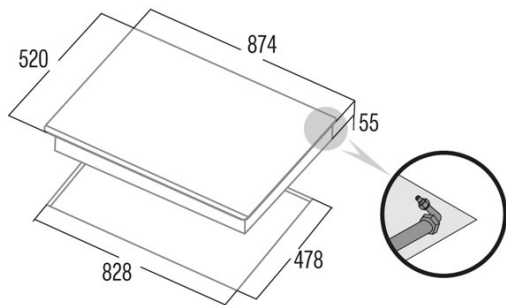

INFORMACIÓN GENERAL

EAN/UPC	8422248081924
Subfamily	Gas

Product fiche

Number of cooking zones	5
Zone 1: Technology	Gas
Zone 1: Zone type	Triple
Zone 1: Position	Centre
Zone 1: Power (kW)	3,5
Zone 2: Technology	Gas
Zone 2: Zone type	Rapid
Zone 2: Position	Rear Right
Zone 2: Power (kW)	3
Zone 3: Technology	Gas
Zone 3: Zone type	Semirapid
Zone 3: Position	Rear Left
Zone 3: Power (kW)	1,75
Zone 4: Technology	Gas
Zone 4: Zone type	Auxiliary
Zone 4: Position	Front Right
Zone 4: Power (kW)	1
Zone 5: Technology	Gas
Zone 5: Zone type	Semirapid
Zone 5: Position	Front Left
Zone 5: Power (kW)	1,75

Dimensions

Width (mm)	874
Height (mm)	55
Depth (mm)	520
Built-in width (mm)	828
Built-in depth (mm)	478
Easy installation System	Clamping System

Finishing

Material	Glass
Bevel	No
Frame	No
Cooking supports	Cast Iron

Control

Control type	Mechanical
Control Position	Front Centre
Independent control by zone	√
Hidden control	-
Power levels	Gradual
Cooking time programming	-
Countdown alarm	-
Power management	-
Available Power Limits (kW)	No
Connectivity	No
Auto Ignition	220-240V

Security

Security lock	-
Child lock	No
Residual heat indicator	-
Automatic detection of cookware	-
Intelligent detection of cookware	-
Automatic safety shutdown	-
Liquid spill protection	-