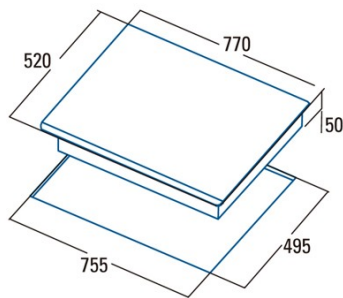

INFORMACIÓN GENERAL

EAN/UPC	8422248054485
Subfamily	Induction

Product fiche

Number of cooking zones	6
Zone 1: Technology	Induction
Zone 1: Zone type	Rectangular Flexible
Zone 1: Position	Front Left
Zone 1: Diameter of the zone (mm)	23,5x19
Zone 1: Power (kW)	2,1
Zone 1: Booster (kW)	3,7
Zone 1: Consumption (Wh / kg)	182,7
Zone 1B: Diameter of the zone (mm)	N/A
Zone 1C: Diameter of the zone (mm)	N/A
Zone 2: Technology	Induction
Zone 2: Zone type	Rectangular Flexible
Zone 2: Position	Rear Left
Zone 2: Diameter of the zone (mm)	23,5x19
Zone 2: Power (kW)	2,1
Zone 2: Booster (kW)	3,7
Zone 2: Consumption (Wh / kg)	182,7
Zone 2B: Diameter of the zone (mm)	N/A
Zone 2C: Diameter of the zone (mm)	N/A
Zone 3: Technology	Induction
Zone 3: Zone type	Rectangular Flexible
Zone 3: Position	Front Centre
Zone 3: Diameter of the zone (mm)	23,5x19
Zone 3: Power (kW)	2,1
Zone 3: Booster (kW)	3,7
Zone 3: Consumption (Wh / kg)	182,7
Zone 3B: Diameter of the zone (mm)	N/A
Zone 3C: Diameter of the zone (mm)	N/A
Zone 4: Technology	Induction
Zone 4: Zone type	Rectangular Flexible
Zone 4: Position	Rear Centre
Zone 4: Diameter of the zone (mm)	23,5x19
Zone 4: Power (kW)	2,1
Zone 4: Booster (kW)	3,7
Zone 4: Consumption (Wh / kg)	182,7
Zone 4B: Diameter of the zone (mm)	N/A
Zone 4C: Diameter of the zone (mm)	N/A
Zone 5: Technology	Induction
Zone 5: Zone type	Rectangular Flexible
Zone 5: Position	Rear Right
Zone 5: Diameter of the zone (mm)	23,5x19
Zone 5: Power (kW)	2,1
Zone 5: Booster (kW)	3,7
Zone 5: Consumption (Wh / kg)	182,7
Zone 5B: Diameter of the zone (mm)	N/A
Zone 5C: Diameter of the zone (mm)	N/A
Zone 6: Technology	Induction
Zone 6: Zone type	Rectangular Flexible
Zone 6: Position	Front Right
Zone 6: Diameter of the zone (mm)	23,5x19
Zone 6: Power (kW)	2,1
Zone 6: Booster (kW)	3,7
Zone 6: Consumption (Wh / kg)	182,7
Zone 6B: Diameter of the zone (mm)	N/A
Zone 6C: Diameter of the zone (mm)	N/A

Dimensions