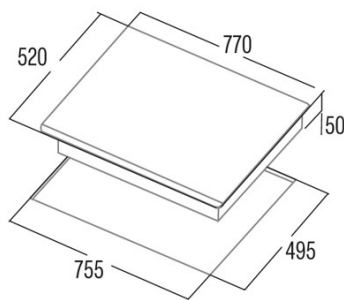

GIGA 750 BK

Cod. **08026001**

EAN **8422248054485**

INFORMACIÓN GENERAL

EAN/UPC	8422248054485
Subfamily	Induction

Product fiche

Number of cooking zones	6
Zone 1: Technology	Induction
Zone 1: Zone type	Rectangular Flexible
Zone 1: Position	Front Left
Zone 1: Diameter of the zone (mm)	23,5x19
Zone 1: Booster (kW)	3,7
Zone 1: Consumption (Wh / kg)	182,7
Zone 1B: Diameter of the zone (mm)	N/A
Zone 1C: Diameter of the zone (mm)	N/A
Zone 2: Zone type	Rectangular Flexible
Zone 2: Position	Rear Left
Zone 2: Power (kW)	2,1
Zone 2: Consumption (Wh / kg)	182,7
Zone 2B: Diameter of the zone (mm)	N/A
Zone 2C: Diameter of the zone (mm)	N/A
Zone 3: Technology	10
Zone 3: Zone type	Rectangular Flexible
Zone 3: Diameter of the zone (mm)	23,5x19
Zone 3: Power (kW)	2,1
Zone 3: Booster (kW)	3,7
Zone 3: Consumption (Wh / kg)	182,7
Zone 3B: Diameter of the zone (mm)	N/A
Zone 3C: Diameter of the zone (mm)	N/A
Zone 4: Technology	Induction
Zone 4: Zone type	Rectangular Flexible
Zone 4: Position	Rear Centre
Zone 4: Diameter of the zone (mm)	23,5x19
Zone 4: Power (kW)	2,1
Zone 4: Booster (kW)	3,7
Zone 4: Consumption (Wh / kg)	182,7
Zone 4C: Diameter of the zone (mm)	N/A
Zone 5: Technology	duction
Zone 5: Zone type	Rectangular Flexible
Zone 5: Position	Rear Right
Zone 5: Diameter of the zone (mm)	23,5x19
Zone 5: Power (kW)	2,1
Zone 5: Booster (kW)	3,7
Zone 5: Consumption (Wh / kg)	182,7
Zone 5B: Diameter of the zone (mm)	N/A
Zone 5C: Diameter of the zone (mm)	N/A
Zone 6: Technology	Induction
Zone 6: Zone type	Rectangular Flexible
Zone 6: Position	Front Right
Zone 6: Diameter of the zone (mm)	23,5x19
Zone 6: Power (kW)	100
Zone 6: Booster (kW)	3,7
Zone 6: Consumption (Wh / kg)	182,7
Zone 6B: Diameter of the zone (mm)	N/A
Zone 6C: Diameter of the zone (mm)	N/A

Dimensions

Width (mm)	770
Height (mm)	50
Depth (mm)	520
Built-in width (mm)	755
Built-in depth (mm)	495
Easy installation System	Quick Fix

Finishing

Material	Glass
Bevel	Front
Frame	No
Cooking supports	N/A