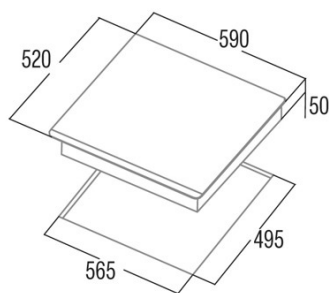

GIGA 600 BK

Cod. **08026002**

EAN **8422248059190**

INFORMACIÓN GENERAL

EAN/UPC	8422248059190
Subfamily	Induction

Product fiche

Number of cooking zones	4
Zone 1: Technology	Induction
Zone 1: Zone type	Rectangular Flexible
Zone 1: Position	Front Left
Zone 1: Diameter of the zone (mm)	23,5x19
Zone 1: Power (kW)	2,1
Zone 1: Booster (kW)	3,7
Zone 1: Consumption (Wh / kg)	182,7
Zone 1B: Diameter of the zone (mm)	N/A
Zone 1C: Diameter of the zone (mm)	N/A
Zone 2: Technology	Induction
Zone 2: Zone type	Rectangular Flexible
Zone 2: Position	Rear Left
Zone 2: Diameter of the zone (mm)	23,5x19
Zone 2: Power (kW)	2,1
Zone 2: Booster (kW)	3,7
Zone 2: Consumption (Wh / kg)	182,7
Zone 2B: Diameter of the zone (mm)	N/A
Zone 2C: Diameter of the zone (mm)	N/A
Zone 3: Technology	Induction
Zone 3: Zone type	Rectangular Flexible
Zone 3: Position	Rear Right
Zone 3: Diameter of the zone (mm)	23,5x19
Zone 3: Power (kW)	2,1
Zone 3: Booster (kW)	3,7
Zone 3: Consumption (Wh / kg)	182,7
Zone 3B: Diameter of the zone (mm)	N/A
Zone 3C: Diameter of the zone (mm)	N/A
Zone 4: Technology	Induction
Zone 4: Zone type	Rectangular Flexible
Zone 4: Position	Front Right
Zone 4: Diameter of the zone (mm)	23,5x19
Zone 4: Power (kW)	2,1
Zone 4: Booster (kW)	3,7
Zone 4: Consumption (Wh / kg)	182,7
Zone 4B: Diameter of the zone (mm)	N/A
Zone 4C: Diameter of the zone (mm)	N/A
Zone 5: Technology	N/A
Zone 5: Zone type	N/A
Zone 5: Position	N/A
Zone 5: Diameter of the zone (mm)	N/A
Zone 5B: Diameter of the zone (mm)	N/A
Zone 5C: Diameter of the zone (mm)	N/A
Zone 6: Technology	N/A
Zone 6: Zone type	N/A
Zone 6: Position	N/A
Zone 6: Diameter of the zone (mm)	N/A
Zone 6B: Diameter of the zone (mm)	N/A
Zone 6C: Diameter of the zone (mm)	N/A

Dimensions

Width (mm)	590
Height (mm)	50
Depth (mm)	520
Built-in width (mm)	565
Built-in depth (mm)	495
Easy installation System	Quick Fix

Finishing

Material	Glass
Bevel	Front
Frame	No
Cooking supports	N/A