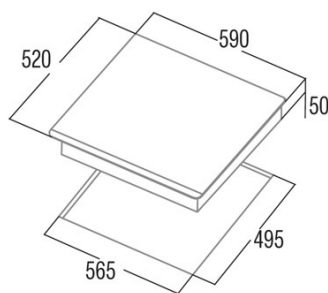

GIGA 600 BK

Cod. **08026002**

EAN **8422248059190**

INFORMACIÓN GENERAL

EAN/UPC	8422248059190
Subfamily	Induction

Product fiche

Number of cooking zones	4
Zone 1: Technology	Induction
Zone 1: Zone type	Rectangular Flexible
Zone 1: Position	Front Left
Zone 1: Diameter of the zone (mm)	23,5x19
Zone 1: Power (kW)	2,1
Zone 1: Booster (kW)	3,7
Zone 1: Consumption (Wh / kg)	182,7
Zone 1B: Diameter of the zone (mm)	N/A
Zone 1C: Diameter of the zone (mm)	N/A
Zone 2: Technology	Induction
Zone 2: Zone type	Rectangular Flexible
Zone 2: Position	Rear Left
Zone 2: Diameter of the zone (mm)	23,5x19
Zone 2: Power (kW)	2,1
Zone 2: Booster (kW)	3,7
Zone 2: Consumption (Wh / kg)	182,7
Zone 2B: Diameter of the zone (mm)	N/A
Zone 2C: Diameter of the zone (mm)	N/A
Zone 3: Technology	Induction
Zone 3: Zone type	Rectangular Flexible
Zone 3: Position	Rear Right
Zone 3: Diameter of the zone (mm)	23,5x19
Zone 3: Power (kW)	2,1
Zone 3: Booster (kW)	3,7
Zone 3: Consumption (Wh / kg)	182,7
Zone 3B: Diameter of the zone (mm)	N/A
Zone 3C: Diameter of the zone (mm)	N/A
Zone 4: Technology	Induction
Zone 4: Zone type	Rectangular Flexible
Zone 4: Position	Front Right
Zone 4: Diameter of the zone (mm)	23,5x19
Zone 4: Power (kW)	2,1
Zone 4: Booster (kW)	3,7
Zone 4: Consumption (Wh / kg)	182,7
Zone 4B: Diameter of the zone (mm)	N/A
Zone 4C: Diameter of the zone (mm)	N/A
Zone 5: Technology	N/A
Zone 5: Zone type	N/A
Zone 5: Position	N/A
Zone 5: Diameter of the zone (mm)	N/A
Zone 5B: Diameter of the zone (mm)	N/A
Zone 5C: Diameter of the zone (mm)	N/A
Zone 6: Technology	N/A
Zone 6: Zone type	N/A
Zone 6: Position	N/A
Zone 6: Diameter of the zone (mm)	N/A
Zone 6B: Diameter of the zone (mm)	N/A
Zone 6C: Diameter of the zone (mm)	N/A

Dimensions

Width (mm)	590
Height (mm)	50
Depth (mm)	520
Built-in width (mm)	565
Built-in depth (mm)	495
Easy installation System	Quick Fix