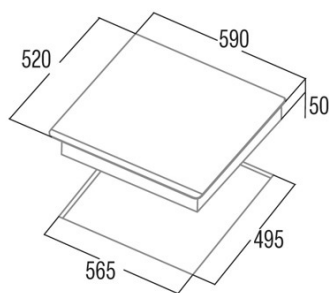

GIGA 600 BK

Cod. **08026002**

EAN **8422248059190**

INFORMACIÓN GENERAL

EAN/UPC	8422248059190
Subfamily	Induction

Product fiche

Number of cooking zones	4
Zone 1: Technology	Induction
Zone 1: Zone type	Rectangular Flexible
Zone 1: Position	Front Left
Zone 1: Diameter of the zone (mm)	23,5x19
Zone 1: Power (kW)	2,1
Zone 1: Booster (kW)	3,7
Zone 1: Consumption (Wh / kg)	182,7
Zone 1B: Diameter of the zone (mm)	N/A
Zone 1C: Diameter of the zone (mm)	N/A
Zone 2: Technology	Induction
Zone 2: Zone type	Rectangular Flexible
Zone 2: Position	Rear Left
Zone 2: Diameter of the zone (mm)	23,5x19
Zone 2: Power (kW)	2,1
Zone 2: Booster (kW)	3,7
Zone 2: Consumption (Wh / kg)	182,7
Zone 2B: Diameter of the zone (mm)	N/A
Zone 2C: Diameter of the zone (mm)	N/A
Zone 3: Technology	Induction
Zone 3: Zone type	Rectangular Flexible
Zone 3: Position	Rear Right
Zone 3: Diameter of the zone (mm)	23,5x19
Zone 3: Power (kW)	2,1
Zone 3: Booster (kW)	3,7
Zone 3: Consumption (Wh / kg)	182,7
Zone 3B: Diameter of the zone (mm)	N/A
Zone 3C: Diameter of the zone (mm)	N/A
Zone 4: Technology	Induction
Zone 4: Zone type	Rectangular Flexible
Zone 4: Position	Front Right
Zone 4: Diameter of the zone (mm)	23,5x19
Zone 4: Power (kW)	2,1
Zone 4: Booster (kW)	3,7
Zone 4: Consumption (Wh / kg)	182,7
Zone 4B: Diameter of the zone (mm)	N/A
Zone 4C: Diameter of the zone (mm)	N/A
Zone 5: Technology	N/A
Zone 5: Zone type	N/A
Zone 5: Position	N/A
Zone 5: Diameter of the zone (mm)	N/A
Zone 5B: Diameter of the zone (mm)	N/A
Zone 5C: Diameter of the zone (mm)	N/A
Zone 6: Technology	N/A
Zone 6: Zone type	N/A
Zone 6: Position	N/A
Zone 6: Diameter of the zone (mm)	N/A
Zone 6B: Diameter of the zone (mm)	N/A
Zone 6C: Diameter of the zone (mm)	N/A

Dimensions

Width (mm)	590
Height (mm)	50
Depth (mm)	520
Built-in width (mm)	565
Built-in depth (mm)	495
Easy installation System	Quick Fix