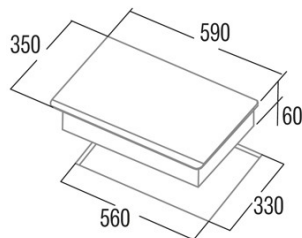

IB2 PLUS BK

Cod. **08027208**

EAN **8422248109420**

INFORMACIÓN GENERAL

EAN/UPC	8422248109420
Subfamily	Induction

Product fiche

Number of cooking zones	2
Zone 1: Technology	Induction
Zone 1: Zone type	Simple
Zone 1: Position	Right
Zone 1: Diameter of the zone (mm)	16
Zone 1: Power (kW)	14
Zone 1: Consumption (Wh / kg)	1851
Zone 2: Technology	Induction
Zone 2: Zone type	Simple
Zone 2: Position	Left
Zone 2: Diameter of the zone (mm)	21
Zone 2: Power (kW)	23
Zone 2: Booster (kW)	1763
Zone 2: Consumption (Wh / kg)	183

Dimensions

Width (mm)	590
Height (mm)	68
Depth (mm)	350
Built-in width (mm)	560
Built-in height (mm)	320
Built-in depth (mm)	88
Easy installation System	Quick Fix

Finishing

Material	Glass
Bevel	Front

Control

Control type	Slider Touch Control
Control Position	Front Right
Independent control by zone	-
Hidden control	-
Power levels	9 + Booster
Knob type	N/A
Cooking time programming	√
Countdown alarm	√
Power management	-

Security

Security lock	√
Child lock	No
Residual heat indicator	√
Automatic detection of cookware	√
Intelligent detection of cookware	-
Automatic safety shutdown	√
Liquid spill protection	√

Electrical connection

Rated voltage (V)	220-240
Rated frequency (Hz)	50/60
Rated power input (W)	3700
Multi Phase Connection Option	2 phases
Protection against electric shock	Class I
Plug type	No plug