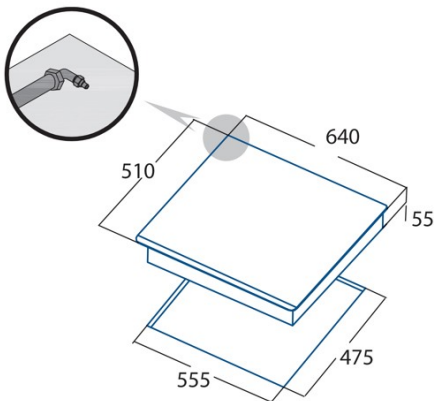

INFORMACIÓN GENERAL

EAN/UPC	8422248072724
Subfamily	Gas

Product fiche

Number of cooking zones	4
Zone 1: Technology	GAS
Zone 1: Zone type	Triple
Zone 1: Position	Right
Zone 1: Power (kW)	3,5
Zone 2: Technology	GAS
Zone 2: Zone type	Rapid
Zone 2: Position	Left
Zone 2: Power (kW)	3
Zone 3: Technology	GAS
Zone 3: Zone type	Semirapid
Zone 3: Position	Rear Centre
Zone 3: Power (kW)	1,75
Zone 4: Technology	GAS
Zone 4: Zone type	Auxiliary
Zone 4: Position	Front Centre
Zone 4: Power (kW)	1

Dimensions

Width (mm)	640
Height (mm)	55
Depth (mm)	510
Built-in width (mm)	555
Built-in depth (mm)	475
Easy installation System	Clamping System

Finishing

Material	Glass
Bevel	Front
Frame	No
Cooking supports	Cast Iron

Control

Control type	Mechanical
Control Position	Front Centre
Independent control by zone	√
Hidden control	-
Power levels	Gradual
Cooking time programming	-
Countdown alarm	-
Power management	-
Available Power Limits (kW)	No
Connectivity	No
Auto Ignition	220-240V

Security

Security lock	-
Child lock	No
Residual heat indicator	-
Automatic detection of cookware	-
Intelligent detection of cookware	-
Automatic safety shutdown	-
Liquid spill protection	-
Safety Valve	√

Electrical connection

Rated voltage (V)	220-240