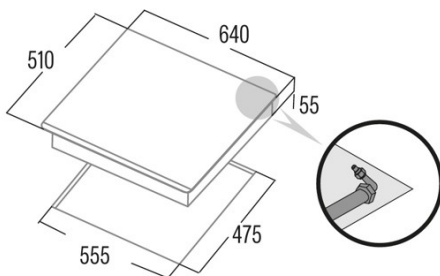

INFORMACIÓN GENERAL

EAN/UPC	8422248072724
Subfamily	Gas

Product fiche

Number of cooking zones	4
Zone 1: Technology	GAS
Zone 1: Zone type	Triple
Zone 1: Position	Right
Zone 1: Power (kW)	3,5
Zone 2: Technology	GAS
Zone 2: Zone type	Rapid
Zone 2: Position	Left
Zone 2: Power (kW)	3
Zone 3: Technology	GAS
Zone 3: Zone type	Semirapid
Zone 3: Position	Rear Centre
Zone 3: Power (kW)	1,75
Zone 4: Technology	GAS
Zone 4: Zone type	Auxiliary
Zone 4: Position	Front Centre
Zone 4: Power (kW)	1

Dimensions

Width (mm)	640
Height (mm)	55
Depth (mm)	510
Built-in width (mm)	555
Built-in depth (mm)	475
Easy installation System	Clamping System

Finishing

Material	Glass
Bevel	Front
Frame	No
Cooking supports	Cast Iron

Control

Control type	Mechanical
Control Position	Front Centre
Independent control by zone	√
Hidden control	-
Power levels	Gradual
Cooking time programming	-
Countdown alarm	-
Power management	-
Available Power Limits (kW)	No
Connectivity	No
Auto Ignition	220-240V

Security

Security lock	-
Child lock	No
Residual heat indicator	-
Automatic detection of cookware	-
Intelligent detection of cookware	-
Automatic safety shutdown	-
Liquid spill protection	-
Safety Valve	√

Electrical connection

Rated voltage (V)	220-240