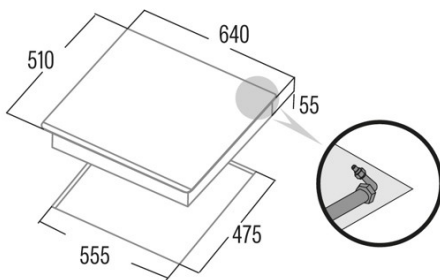

LCIB 6031 BK

Cod. 08041503

EAN 8422248078788

INFORMACIÓN GENERAL

EAN/UPC	8422248078788
Subfamily	Gas

Product fiche

Number of cooking zones	4
Zone 1: Technology	GAS
Zone 1: Zone type	Triple
Zone 1: Position	Right
Zone 1: Power (kW)	3,5
Zone 2: Technology	GAS
Zone 2: Zone type	Rapid
Zone 2: Position	Left
Zone 2: Power (kW)	3
Zone 3: Technology	GAS
Zone 3: Zone type	Semirapid
Zone 3: Position	Rear Centre
Zone 3: Power (kW)	1,75
Zone 4: Technology	GAS
Zone 4: Zone type	Auxiliary
Zone 4: Position	Front Centre
Zone 4: Power (kW)	1

Dimensions

Width (mm)	640
Height (mm)	55
Depth (mm)	500
Built-in width (mm)	555
Built-in depth (mm)	475
Easy installation System	Clamping System

Finishing

Material	Glass
Bevel	Front
Frame	No
Cooking supports	Cast Iron