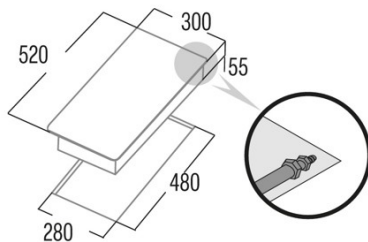

Dimensions

Width (mm)	300
Height (mm)	55
Depth (mm)	520
Built-in width (mm)	280
Built-in depth (mm)	480
Easy installation System	Clamping System

Finishing

Material	Glass
Bevel	No
Frame	No
Cooking supports	Cast Iron