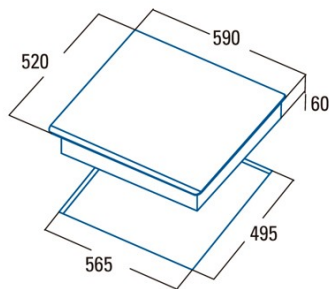

IDB 6003 PRO BK

Cod. **08063102**

EAN **8422248077675**

INFORMACIÓN GENERAL

EAN/UPC	8422248077675
Subfamily	Induction

Product fiche

Number of cooking zones	3
Zone 1: Technology	Induction
Zone 1: Zone type	Simple
Zone 1: Position	Front Left
Zone 1: Diameter of the zone (mm)	23
Zone 1: Power (kW)	2,3
Zone 1: Booster (kW)	2,6
Zone 1: Consumption (Wh / kg)	184,1
Zone 1B: Diameter of the zone (mm)	N/A
Zone 1C: Diameter of the zone (mm)	N/A
Zone 2: Technology	Induction
Zone 2: Zone type	Simple
Zone 2: Position	Rear Left
Zone 2: Diameter of the zone (mm)	18
Zone 2: Power (kW)	1,2
Zone 2: Booster (kW)	1,5
Zone 2: Consumption (Wh / kg)	181,7
Zone 2B: Diameter of the zone (mm)	N/A
Zone 2C: Diameter of the zone (mm)	N/A
Zone 3: Technology	Induction
Zone 3: Zone type	Simple
Zone 3: Position	Right
Zone 3: Diameter of the zone (mm)	30
Zone 3: Power (kW)	2,3
Zone 3: Booster (kW)	3
Zone 3: Consumption (Wh / kg)	180,8
Zone 3B: Diameter of the zone (mm)	N/A
Zone 3C: Diameter of the zone (mm)	N/A
Zone 4: Technology	N/A
Zone 4: Zone type	N/A
Zone 4: Position	N/A
Zone 4: Diameter of the zone (mm)	N/A
Zone 4B: Diameter of the zone (mm)	N/A
Zone 4C: Diameter of the zone (mm)	N/A
Zone 5: Technology	N/A
Zone 5: Zone type	N/A
Zone 5: Position	N/A
Zone 5: Diameter of the zone (mm)	N/A
Zone 5B: Diameter of the zone (mm)	N/A
Zone 5C: Diameter of the zone (mm)	N/A
Zone 6: Technology	N/A
Zone 6: Zone type	N/A
Zone 6: Position	N/A
Zone 6: Diameter of the zone (mm)	N/A
Zone 6B: Diameter of the zone (mm)	N/A
Zone 6C: Diameter of the zone (mm)	N/A

Dimensions

Width (mm)	590
Height (mm)	60
Depth (mm)	520
Built-in width (mm)	565
Built-in depth (mm)	495
Easy installation System	Quick Fix

Finishing

Material	Glass
----------	-------

Bevel	Front
Frame	No
Cooking supports	N/A