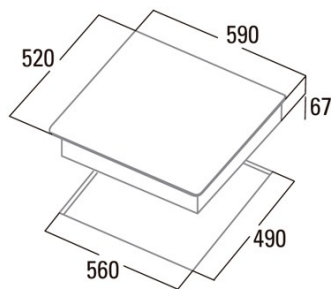

TT 603

Cod. **08063107**

EAN **8422248082525**

INFORMACIÓN GENERAL

EAN/UPC	8422248082525
Subfamily	Radiant

Product fiche

Number of cooking zones	3
Zone 1: Technology	Radiant
Zone 1: Zone type	Simple
Zone 1: Position	Front Right
Zone 1: Diameter of the zone (mm)	18
Zone 1: Power (kW)	1,8
Zone 1: Consumption (Wh / kg)	147,1
Zone 1B: Diameter of the zone (mm)	N/A
Zone 1C: Diameter of the zone (mm)	N/A
Zone 2: Technology	Radiant
Zone 2: Zone type	Simple
Zone 2: Position	Rear Right
Zone 2: Diameter of the zone (mm)	14
Zone 2: Power (kW)	1,2
Zone 2: Consumption (Wh / kg)	147
Zone 2B: Diameter of the zone (mm)	N/A
Zone 2C: Diameter of the zone (mm)	N/A
Zone 3: Technology	Radiant
Zone 3: Zone type	Simple
Zone 3: Position	Rear Left
Zone 3: Diameter of the zone (mm)	27
Zone 3: Power (kW)	2,7
Zone 3: Consumption (Wh / kg)	140,1
Zone 3B: Diameter of the zone (mm)	21
Zone 3B: Power (kW)	1,95
Zone 3B: Consumption (Wh / kg)	140,1
Zone 3C: Diameter of the zone (mm)	14,5
Zone 3C: Power (kW)	1,05
Zone 3C: Consumption (Wh / kg)	140,1
Zone 4: Technology	N/A
Zone 4: Diameter of the zone (mm)	N/A
Zone 4B: Diameter of the zone (mm)	N/A
Zone 4C: Diameter of the zone (mm)	N/A
Zone 5: Technology	N/A
Zone 5: Diameter of the zone (mm)	N/A
Zone 5B: Diameter of the zone (mm)	N/A
Zone 5C: Diameter of the zone (mm)	N/A
Zone 6: Technology	N/A
Zone 6: Diameter of the zone (mm)	N/A
Zone 6B: Diameter of the zone (mm)	N/A
Zone 6C: Diameter of the zone (mm)	N/A

Dimensions

Width (mm)	590
Height (mm)	67
Depth (mm)	520
Built-in height (mm)	560
Built-in depth (mm)	490
Easy installation System	Quick Fix

Finishing

Material	Stainless Steel
Bevel	No
Frame	No
Cooking supports	Cast Iron