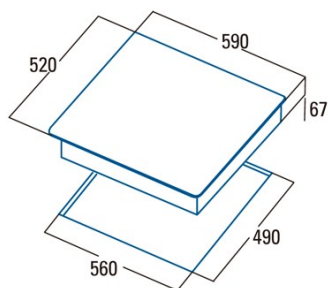

TD 6003 BK

Cod. **08063403**

EAN **8422248094207**

INFORMACIÓN GENERAL

EAN/UPC	8422248094207
Subfamily	Radiant

Product fiche

Number of cooking zones	3
Zone 1: Technology	Radiant
Zone 1: Zone type	Double
Zone 1: Position	Left
Zone 1: Diameter of the zone (mm)	27
Zone 1: Power (kW)	2,4
Zone 1: Consumption (Wh / kg)	193,5
Zone 1B: Diameter of the zone (mm)	21
Zone 1B: Power (kW)	1,5
Zone 1C: Diameter of the zone (mm)	N/A
Zone 2: Technology	Radiant
Zone 2: Zone type	Simple
Zone 2: Position	Rear Right
Zone 2: Diameter of the zone (mm)	14
Zone 2: Power (kW)	1,2
Zone 2: Consumption (Wh / kg)	185,4
Zone 2B: Diameter of the zone (mm)	N/A
Zone 2C: Diameter of the zone (mm)	N/A
Zone 3: Technology	Radiant
Zone 3: Zone type	Simple
Zone 3: Position	Front Right
Zone 3: Diameter of the zone (mm)	18
Zone 3: Power (kW)	1,8
Zone 3: Consumption (Wh / kg)	195,4
Zone 3B: Diameter of the zone (mm)	N/A
Zone 3C: Diameter of the zone (mm)	N/A
Zone 4: Technology	N/A
Zone 4: Zone type	N/A
Zone 4: Position	N/A
Zone 4: Diameter of the zone (mm)	N/A
Zone 4B: Diameter of the zone (mm)	N/A
Zone 4C: Diameter of the zone (mm)	N/A
Zone 5: Technology	N/A
Zone 5: Zone type	N/A
Zone 5: Position	N/A
Zone 5: Diameter of the zone (mm)	N/A
Zone 5B: Diameter of the zone (mm)	N/A
Zone 5C: Diameter of the zone (mm)	N/A
Zone 6: Technology	N/A
Zone 6: Zone type	N/A
Zone 6: Position	N/A
Zone 6: Diameter of the zone (mm)	N/A
Zone 6B: Diameter of the zone (mm)	N/A
Zone 6C: Diameter of the zone (mm)	N/A

Dimensions

Width (mm)	590
Depth (mm)	520
Built-in width (mm)	560
Built-in depth (mm)	490
Easy installation System	Quick Fix

Finishing

Material	Glass
Bevel	No
Frame	No
Cooking supports	N/A

Control

Control type	TFT
Control Position	Front Left
Independent control by zone	-
Hidden control	-
Power levels	9
Knob type	N/A
Cooking time programming	-
Countdown alarm	-
Power management	-
Connectivity	No
Auto Ignition	N/A