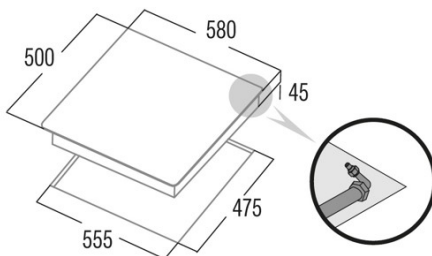

GIB 6004 X

Cod. 08066312

EAN 8422248068369

INFORMACIÓN GENERAL

EAN/UPC	8422248068369
Subfamily	Gas

Product fiche

Number of cooking zones	4
Zone 2: Technology	GAS
Zone 2: Zone type	Rapid
Zone 2: Position	Front Left
Zone 2: Power (kW)	3
Zone 3: Technology	GAS
Zone 3: Zone type	Semirapid
Zone 3: Position	Rear Left
Zone 3: Power (kW)	1,75
Zone 4: Technology	GAS
Zone 4: Zone type	Auxiliary
Zone 4: Position	Front Right
Zone 4: Power (kW)	1
Zone 5: Technology	GAS
Zone 5: Zone type	Semirapid
Zone 5: Position	Rear Right
Zone 5: Power (kW)	1,75

Dimensions

Width (mm)	580
Height (mm)	45
Depth (mm)	500
Built-in width (mm)	555
Built-in depth (mm)	475
Easy installation System	Clamping System

Finishing

Material	Stainless Steel
Bevel	No
Frame	No
Cooking supports	Cast Iron