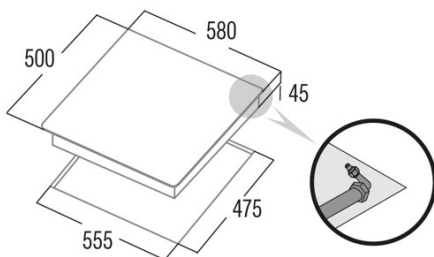

GI 6004 X

Cod. **08066600**

EAN **8422248067775**

INFORMACIÓN GENERAL

EAN/UPC	8422248067775
Subfamily	Gas

Product fiche

Number of cooking zones	4
Zone 2: Technology	GAS
Zone 2: Zone type	Rapid
Zone 2: Position	Front Left
Zone 2: Power (kW)	3
Zone 3: Technology	GAS
Zone 3: Zone type	Semirapid
Zone 3: Position	Rear Left
Zone 3: Power (kW)	1,75
Zone 4: Technology	GAS
Zone 4: Zone type	Auxiliary
Zone 4: Position	Front Right
Zone 4: Power (kW)	1
Zone 5: Technology	GAS
Zone 5: Zone type	Semirapid
Zone 5: Position	Rear Right
Zone 5: Power (kW)	1,75

Dimensions

Width (mm)	580
Height (mm)	45
Depth (mm)	500
Built-in width (mm)	555
Built-in depth (mm)	475
Easy installation System	Clamping System

Finishing

Material	Stainless Steel
Bevel	No
Frame	No
Cooking supports	Cast Iron