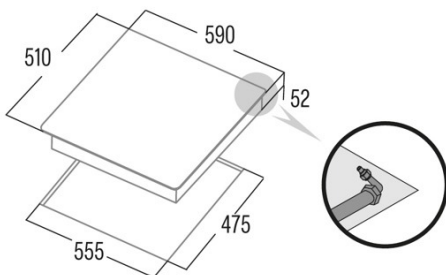

INFORMACIÓN GENERAL

EAN/UPC	8422248067355
Subfamily	Gas

Product fiche

Number of cooking zones	3
Zone 1: Technology	GAS
Zone 1: Zone type	Triple
Zone 1: Position	Left
Zone 1: Power (kW)	3,5
Zone 3: Technology	GAS
Zone 3: Zone type	Semirapid
Zone 3: Position	Rear Right
Zone 3: Power (kW)	1,75
Zone 4: Technology	GAS
Zone 4: Zone type	Auxiliary
Zone 4: Position	Front Right
Zone 4: Power (kW)	1

Dimensions

Width (mm)	590
Height (mm)	52
Depth (mm)	510
Built-in width (mm)	555
Built-in depth (mm)	475
Easy installation System	Clamping System

Finishing

Material	Glass
Bevel	No
Frame	No
Cooking supports	Cast Iron

Control

Control type	Mechanical
Control Position	Right Side
Independent control by zone	√
Hidden control	-
Power levels	Gradual
Cooking time programming	-
Countdown alarm	-
Power management	-
Available Power Limits (kW)	No
Connectivity	No
Auto Ignition	220-240V

Security

Security lock	-
Child lock	No
Residual heat indicator	-
Automatic detection of cookware	-
Intelligent detection of cookware	-
Automatic safety shutdown	-
Liquid spill protection	-
Safety Valve	√

Electrical connection

Rated voltage (V)	220-240
Rated frequency (Hz)	50/60
Rated power input (W)	6,25
Multi Phase Connection Option	2 phases
Protection against electric shock	Class I