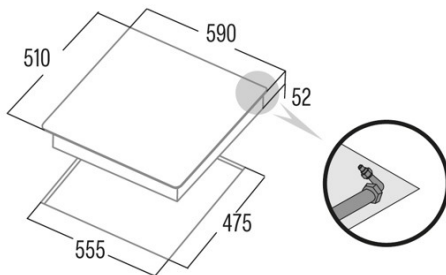

INFORMACIÓN GENERAL

EAN/UPC	8422248073677
Subfamily	Gas

Product fiche

Number of cooking zones	3
Zone 1: Technology	GAS
Zone 1: Zone type	Triple
Zone 1: Position	Left
Zone 1: Power (kW)	3,5
Zone 3: Technology	GAS
Zone 3: Zone type	Semirapid
Zone 3: Position	Rear Right
Zone 3: Power (kW)	1,75
Zone 4: Technology	GAS
Zone 4: Zone type	Auxiliary
Zone 4: Position	Front Right
Zone 4: Power (kW)	1

Dimensions

Width (mm)	590
Height (mm)	52
Depth (mm)	510
Built-in width (mm)	555
Built-in depth (mm)	475
Easy installation System	Clamping System

Finishing

Material	Glass
Bevel	No
Frame	No
Cooking supports	Cast Iron

Control

Control type	Mechanical
Control Position	Right Side
Independent control by zone	√
Hidden control	-
Power levels	Gradual
Cooking time programming	-
Countdown alarm	-
Power management	-
Available Power Limits (kW)	No
Connectivity	No
Auto Ignition	220-240V

Security

Security lock	-
Child lock	No
Residual heat indicator	-
Automatic detection of cookware	-
Intelligent detection of cookware	-
Automatic safety shutdown	-
Liquid spill protection	-
Safety Valve	√

Electrical connection

Rated voltage (V)	220-240
Rated frequency (Hz)	50/60
Rated power input (W)	6,25
Multi Phase Connection Option	2 phases
Protection against electric shock	Class I