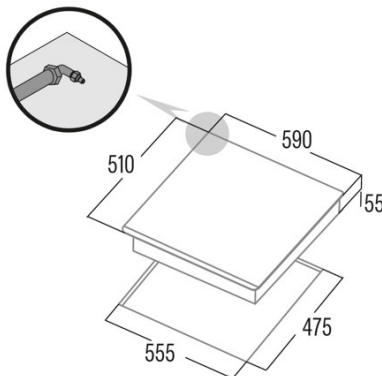

INFORMACIÓN GENERAL

EAN/UPC	8422248078795
Subfamily	Gas

Product fiche

Number of cooking zones	3
Zone 1: Technology	GAS
Zone 1: Zone type	Triple
Zone 1: Position	Left
Zone 1: Power (kW)	3,5
Zone 3: Technology	GAS
Zone 3: Zone type	Semirapid
Zone 3: Position	Rear Right
Zone 3: Power (kW)	1,75
Zone 4: Technology	GAS
Zone 4: Zone type	Auxiliary
Zone 4: Position	Front Right
Zone 4: Power (kW)	1

Dimensions

Width (mm)	580
Height (mm)	55
Depth (mm)	500
Built-in width (mm)	555
Built-in depth (mm)	475
Easy installation System	Clamping System

Finishing

Material	Glass
Bevel	No
Frame	No
Cooking supports	Cast Iron

Control

Control type	Mechanical
Control Position	Front Centre
Independent control by zone	√
Hidden control	-
Power levels	Gradual
Cooking time programming	-
Countdown alarm	-
Power management	-
Available Power Limits (kW)	No
Connectivity	No
Auto Ignition	220-240V

Security

Security lock	-
Child lock	No
Residual heat indicator	-
Automatic detection of cookware	-
Intelligent detection of cookware	-
Automatic safety shutdown	-
Liquid spill protection	-
Safety Valve	√

Electrical connection

Rated voltage (V)	220-240
Rated frequency (Hz)	50/60
Rated power input (W)	6,25
Multi Phase Connection Option	2 phases
Protection against electric shock	Class I