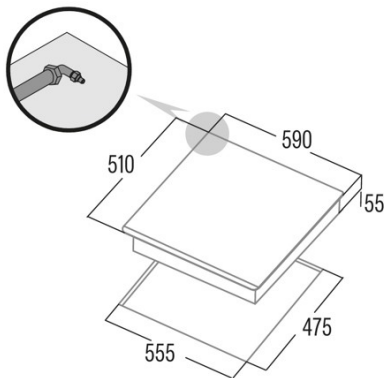

INFORMACIÓN GENERAL

EAN/UPC	8422248078795
Subfamily	Gas

Product fiche

Number of cooking zones	3
Zone 1: Technology	GAS
Zone 1: Zone type	Triple
Zone 1: Position	Left
Zone 1: Power (kW)	3,5
Zone 3: Technology	GAS
Zone 3: Zone type	Semirapid
Zone 3: Position	Rear Right
Zone 3: Power (kW)	1,75
Zone 4: Technology	GAS
Zone 4: Zone type	Auxiliary
Zone 4: Position	Front Right
Zone 4: Power (kW)	1

Dimensions

Width (mm)	580
Height (mm)	55
Depth (mm)	500
Built-in width (mm)	555
Built-in depth (mm)	475
Easy installation System	Clamping System

Finishing

Material	Glass
Bevel	No
Frame	No
Cooking supports	Cast Iron

Control

Control type	Mechanical
Control Position	Front Centre
Independent control by zone	√
Hidden control	-
Power levels	Gradual
Cooking time programming	-
Countdown alarm	-
Power management	-
Available Power Limits (kW)	No
Connectivity	No
Auto Ignition	220-240V

Security

Security lock	-
Child lock	No
Residual heat indicator	-
Automatic detection of cookware	-
Intelligent detection of cookware	-
Automatic safety shutdown	-
Liquid spill protection	-
Safety Valve	√

Electrical connection

Rated voltage (V)	220-240
Rated frequency (Hz)	50/60
Rated power input (W)	6,25
Multi Phase Connection Option	2 phases
Protection against electric shock	Class I