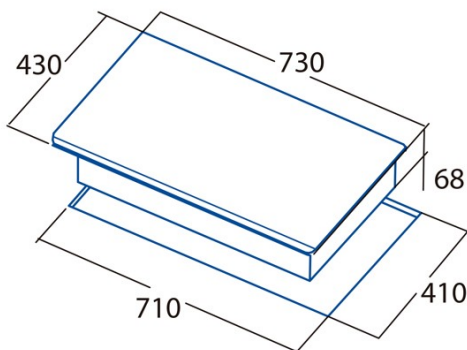

IB 073 BK

Cod. **08081100**

EAN **8422248075473**

INFORMACIÓN GENERAL

EAN/UPC	8422248075473
Subfamily	Induction

Product fiche

Number of cooking zones	3
Zone 1: Technology	Induction
Zone 1: Zone type	Simple
Zone 1: Position	Front Left
Zone 1: Diameter of the zone (mm)	22
Zone 1: Power (kW)	2,3
Zone 1: Booster (kW)	3
Zone 1: Consumption (Wh / kg)	176,3
Zone 1B: Diameter of the zone (mm)	N/A
Zone 1C: Diameter of the zone (mm)	N/A
Zone 2: Technology	Induction
Zone 2: Zone type	Simple
Zone 2: Position	Rear Centre
Zone 2: Diameter of the zone (mm)	18
Zone 2: Power (kW)	1,4
Zone 2: Consumption (Wh / kg)	184,9
Zone 2B: Diameter of the zone (mm)	N/A
Zone 2C: Diameter of the zone (mm)	N/A
Zone 3: Technology	Induction
Zone 3: Zone type	Simple
Zone 3: Position	Right
Zone 3: Diameter of the zone (mm)	27
Zone 3: Power (kW)	2,3
Zone 3: Booster (kW)	3
Zone 3: Consumption (Wh / kg)	187,2
Zone 3B: Diameter of the zone (mm)	N/A
Zone 3C: Diameter of the zone (mm)	N/A
Zone 4: Technology	N/A
Zone 4: Zone type	N/A
Zone 4: Position	N/A
Zone 4: Diameter of the zone (mm)	N/A
Zone 4B: Diameter of the zone (mm)	N/A
Zone 4C: Diameter of the zone (mm)	N/A
Zone 5: Technology	N/A
Zone 5: Zone type	N/A
Zone 5: Position	N/A
Zone 5: Diameter of the zone (mm)	N/A
Zone 5B: Diameter of the zone (mm)	N/A
Zone 5C: Diameter of the zone (mm)	N/A
Zone 6: Technology	N/A
Zone 6: Zone type	N/A
Zone 6: Position	N/A
Zone 6: Diameter of the zone (mm)	N/A
Zone 6B: Diameter of the zone (mm)	N/A
Zone 6C: Diameter of the zone (mm)	N/A

Dimensions

Width (mm)	730
Depth (mm)	430
Built-in width (mm)	710
Built-in depth (mm)	410
Easy installation System	Quick Fix

Finishing

Material	Glass
Bevel	Front
Frame	No

Cooking supports	N/A
------------------	-----