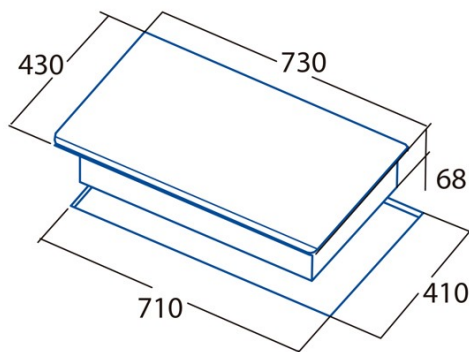

INFORMACIÓN GENERAL

EAN/UPC	8422248075473
Subfamily	Induction

Product fiche

Number of cooking zones	3
Zone 1: Technology	Induction
Zone 1: Zone type	Simple
Zone 1: Position	Front Left
Zone 1: Diameter of the zone (mm)	22
Zone 1: Power (kW)	2,3
Zone 1: Booster (kW)	3
Zone 1B: Diameter of the zone (mm)	N/A
Zone 1C: Diameter of the zone (mm)	N/A
Zone 2: Technology	Induction
Zone 2: Zone type	Simple
Zone 2: Position	Rear Centre
Zone 2: Diameter of the zone (mm)	18
Zone 2: Power (kW)	1,4
Zone 2B: Diameter of the zone (mm)	N/A
Zone 2C: Diameter of the zone (mm)	N/A
Zone 3: Technology	Induction
Zone 3: Zone type	Simple
Zone 3: Position	Right
Zone 3: Diameter of the zone (mm)	27
Zone 3: Power (kW)	2,3
Zone 3: Booster (kW)	3
Zone 3: Consumption (Wh / kg)	187,2
Zone 3B: Diameter of the zone (mm)	N/A
Zone 3C: Diameter of the zone (mm)	N/A
Zone 4: Technology	N/A
Zone 4: Zone type	N/A
Zone 4: Position	N/A
Zone 4: Diameter of the zone (mm)	N/A
Zone 4B: Diameter of the zone (mm)	N/A
Zone 4C: Diameter of the zone (mm)	N/A
Zone 5: Technology	N/A
Zone 5: Zone type	N/A
Zone 5: Position	N/A
Zone 5: Diameter of the zone (mm)	N/A
Zone 5B: Diameter of the zone (mm)	N/A
Zone 5C: Diameter of the zone (mm)	N/A
Zone 6: Technology	N/A
Zone 6: Zone type	N/A
Zone 6: Position	N/A
Zone 6: Diameter of the zone (mm)	N/A
Zone 6B: Diameter of the zone (mm)	N/A
Zone 6C: Diameter of the zone (mm)	N/A

Dimensions

Width (mm)	730
Depth (mm)	430
Built-in width (mm)	710
Built-in depth (mm)	410
Easy installation System	Quick Fix

Finishing

Material	Glass
Bevel	Front
Frame	No
Cooking supports	N/A