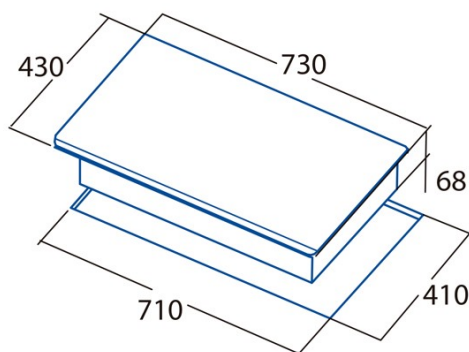

IB 073 BK

Cod. **08081100**

EAN **8422248075473**

INFORMACIÓN GENERAL

EAN/UPC	8422248075473
Subfamily	Induction

Product fiche

Number of cooking zones	3
Zone 1: Technology	Induction
Zone 1: Zone type	Simple
Zone 1: Position	Front Left
Zone 1: Diameter of the zone (mm)	22
Zone 1: Power (kW)	2,3
Zone 1: Booster (kW)	3
Zone 1: Consumption (Wh / kg)	176,3
Zone 1B: Diameter of the zone (mm)	N/A
Zone 1C: Diameter of the zone (mm)	N/A
Zone 2: Technology	Induction
Zone 2: Zone type	Simple
Zone 2: Position	Rear Centre
Zone 2: Diameter of the zone (mm)	18
Zone 2: Power (kW)	1,4
Zone 2: Consumption (Wh / kg)	184,9
Zone 2B: Diameter of the zone (mm)	N/A
Zone 2C: Diameter of the zone (mm)	N/A
Zone 3: Technology	Induction
Zone 3: Zone type	Simple
Zone 3: Position	Right
Zone 3: Diameter of the zone (mm)	27
Zone 3: Power (kW)	2,3
Zone 3: Booster (kW)	3
Zone 3: Consumption (Wh / kg)	187,2
Zone 3B: Diameter of the zone (mm)	N/A
Zone 3C: Diameter of the zone (mm)	N/A
Zone 4: Technology	N/A
Zone 4: Zone type	N/A
Zone 4: Position	N/A
Zone 4: Diameter of the zone (mm)	N/A
Zone 4B: Diameter of the zone (mm)	N/A
Zone 4C: Diameter of the zone (mm)	N/A
Zone 5: Technology	N/A
Zone 5: Zone type	N/A
Zone 5: Position	N/A
Zone 5: Diameter of the zone (mm)	N/A
Zone 5B: Diameter of the zone (mm)	N/A
Zone 5C: Diameter of the zone (mm)	N/A
Zone 6: Technology	N/A
Zone 6: Zone type	N/A
Zone 6: Position	N/A
Zone 6: Diameter of the zone (mm)	N/A
Zone 6B: Diameter of the zone (mm)	N/A
Zone 6C: Diameter of the zone (mm)	N/A

Dimensions

Width (mm)	730
Depth (mm)	430
Built-in width (mm)	710
Built-in depth (mm)	410
Easy installation System	Quick Fix

Finishing

Material	Glass
Bevel	Front
Frame	No

Cooking supports	N/A
------------------	-----