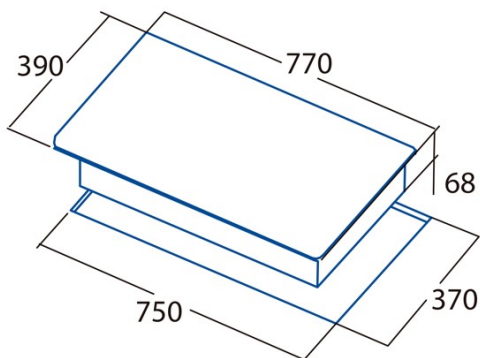

IB 753 BK

Cod. **08081202**

EAN **8422248054478**

INFORMACIÓN GENERAL

EAN/UPC	8422248054478
Subfamily	Induction

Product fiche

Number of cooking zones	3
Zone 1: Technology	Induction
Zone 1: Zone type	Simple
Zone 1: Position	Front Left
Zone 1: Diameter of the zone (mm)	22
Zone 1: Power (kW)	2,3
Zone 1: Booster (kW)	3
Zone 1: Consumption (Wh / kg)	176,3
Zone 1B: Diameter of the zone (mm)	N/A
Zone 1C: Diameter of the zone (mm)	N/A
Zone 2: Technology	Induction
Zone 2: Zone type	Simple
Zone 2: Position	Rear Centre
Zone 2: Diameter of the zone (mm)	18
Zone 2: Power (kW)	1,4
Zone 2: Consumption (Wh / kg)	184,9
Zone 2B: Diameter of the zone (mm)	N/A
Zone 2C: Diameter of the zone (mm)	N/A
Zone 3: Technology	Induction
Zone 3: Zone type	Simple
Zone 3: Position	Right
Zone 3: Diameter of the zone (mm)	27
Zone 3: Power (kW)	2,3
Zone 3: Booster (kW)	3
Zone 3: Consumption (Wh / kg)	187,2
Zone 3B: Diameter of the zone (mm)	N/A
Zone 3C: Diameter of the zone (mm)	N/A
Zone 4: Technology	N/A
Zone 4: Zone type	N/A
Zone 4: Position	N/A
Zone 4: Diameter of the zone (mm)	N/A
Zone 4B: Diameter of the zone (mm)	N/A
Zone 4C: Diameter of the zone (mm)	N/A
Zone 5: Technology	N/A
Zone 5: Zone type	N/A
Zone 5: Position	N/A
Zone 5: Diameter of the zone (mm)	N/A
Zone 5B: Diameter of the zone (mm)	N/A
Zone 5C: Diameter of the zone (mm)	N/A
Zone 6: Technology	N/A
Zone 6: Zone type	N/A
Zone 6: Position	N/A
Zone 6: Diameter of the zone (mm)	N/A
Zone 6B: Diameter of the zone (mm)	N/A
Zone 6C: Diameter of the zone (mm)	N/A

Dimensions

Width (mm)	770
Depth (mm)	390
Built-in width (mm)	750
Built-in depth (mm)	370
Easy installation System	Quick Fix

Finishing

Material	Glass
Bevel	No
Frame	No

Cooking supports	N/A
------------------	-----